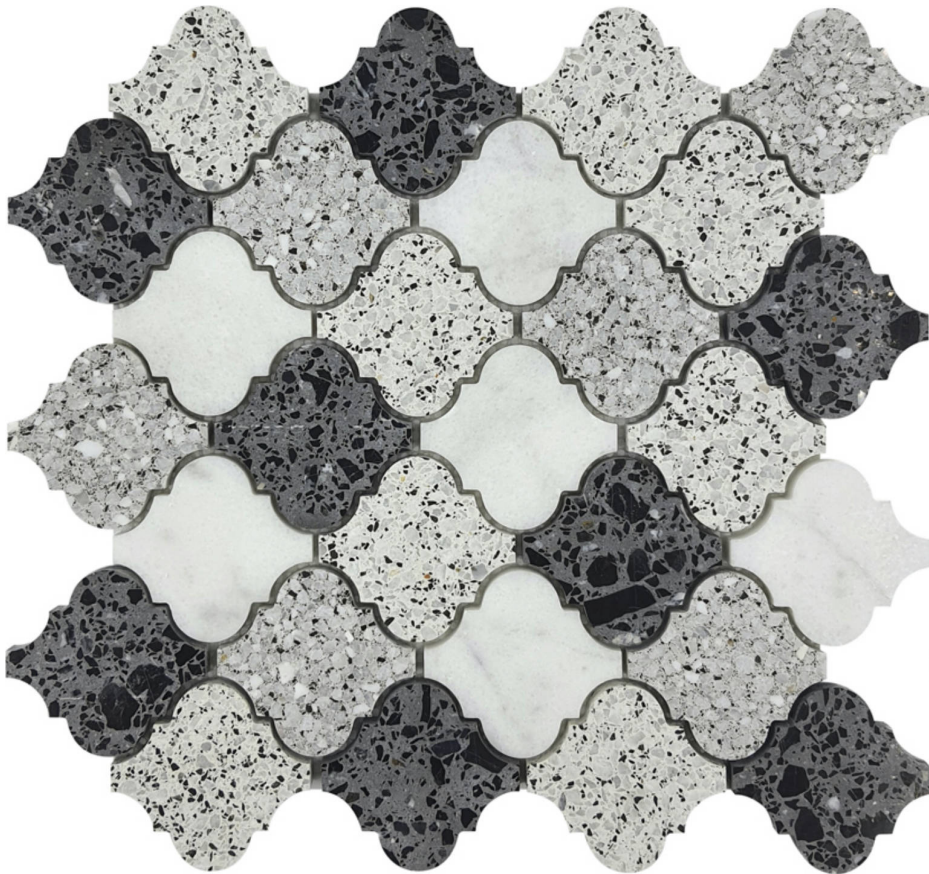

GRAMERCY

KITCHEN AND BATH

PRODUCT

LANTERN TERRAZZO MARBLE WHITE GREY BLACK MIX MOSAIC

Mosaic and Decorative Tile | 11.8"x11.8" | Natural Stone

ROOM SCENES

TECHNICAL DATA

CODE: RVCHAWP040
NAME: Lantern Terrazzo Marble White Grey Black Mix Mosaic
SERIES: Chelsea Collection
SIZE: 11.8"x11.8"
LOOK: Multi-Look Mosaics
FAMILY: Mosaic and Decorative Tile
SUITABLE FOR: Backsplash,Indoor,Outdoor,Shower,Pool
TPOLOGY: Natural Stone
TYPE OF PIECE: Mosaic
USE: Floor and Wall