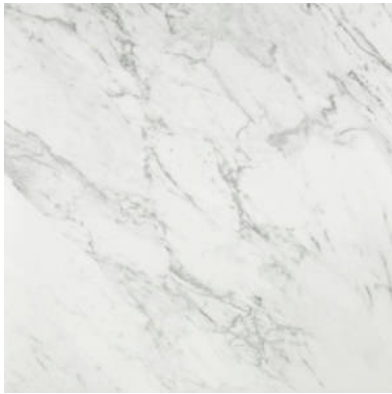

GRAMERCY

KITCHEN AND BATH

PRODUCT

MILANO STATUARIO HONED 24X24

Tile | 24"x24" | Glazed Porcelain

GRAPHIC VARIETY

TECHNICAL DATA

CODE: QULX-MI-3HN
NAME: Milano Statuario Honed 24X24
SERIES: Luxury
SIZE: 24"x24"
FINISH: Matt
LOOK: Marble Look
EDGE: Rectified
FAMILY: Tile
FROST RESISTANCE: Yes
PEI: 4
STYLE: Contemporary
SUITABLE FOR: Indoor|Shower
TYPOLOGY: Glazed Porcelain
TYPE OF PIECE: Field Tile
USE: Floor and Wall