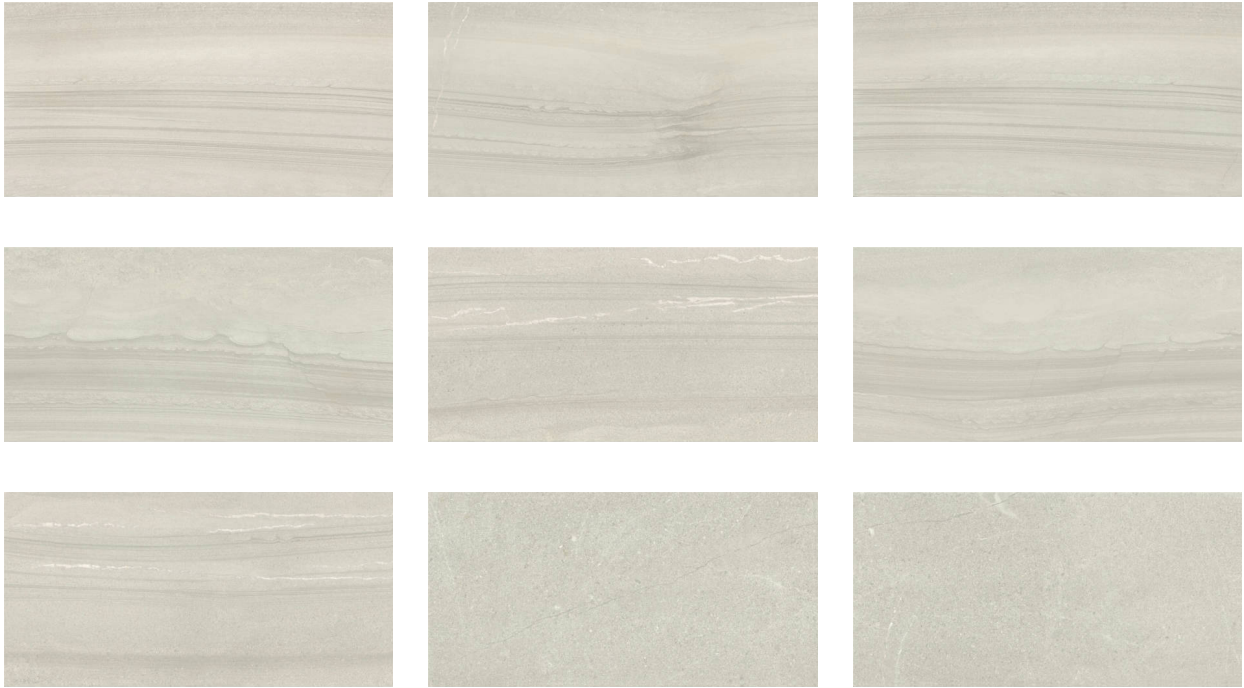

# GRAMERCY

KITCHEN AND BATH

---

**PRODUCT**  
**12X24 COUNTRY TAUPE**

---

Tile | 12"x24" | Porcelain

**GRAPHIC VARIETY**

**TECHNICAL DATA**

CODE: QURH-CO-1  
NAME: 12x24 Country Taupe  
SERIES: Rhythm  
SIZE: 12"x24"  
FINISH: Matt  
LOOK: Marble Look  
FAMILY: Tile  
FROST RESISTANCE: Yes  
PEI: 4  
STYLE: Contemporary  
SUITABLE FOR: Indoor, Shower  
TYPOLOGY: Porcelain  
TYPE OF PIECE: Field Tile  
USE: Floor and Wall