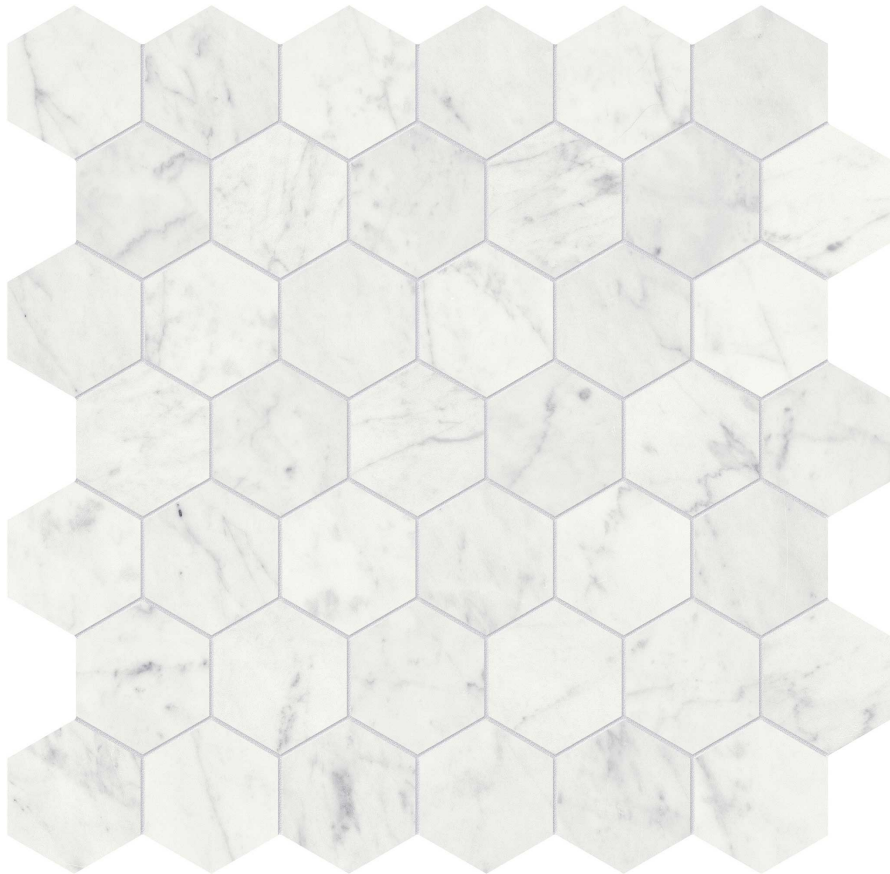

GRAMERCY

KITCHEN AND BATH

PRODUCT

ETERNA BIANCO 2 POLISHED HEXAGON MOSAIC

Stone | 12"x12" | Marble

ROOM SCENES

TECHNICAL DATA

CODE: AS5001-02690

NAME: Eterna Bianco 2 Polished Hexagon Mosaic

SERIES: Eterna Bianco

SIZE: 12"x12"

FINISH: Polished

FAMILY: Stone

MOSAIC CHIP SIZE: 2"x2"

SUITABLE FOR: Indoor|Shower

TYPOLOGY: Marble

TYPE OF PIECE: Mosaic

USE: Floor and Wall

NOTES: Sheet size shown is approximate. Actual dimensions refer to individual mosaic chips.

PACKING

Size	Product type	BOX			PALLET		
		pcs	sqft	lb	boxes	sqft	lb
12"x12"	Mosaic	5	4.95	26.345		49.5	