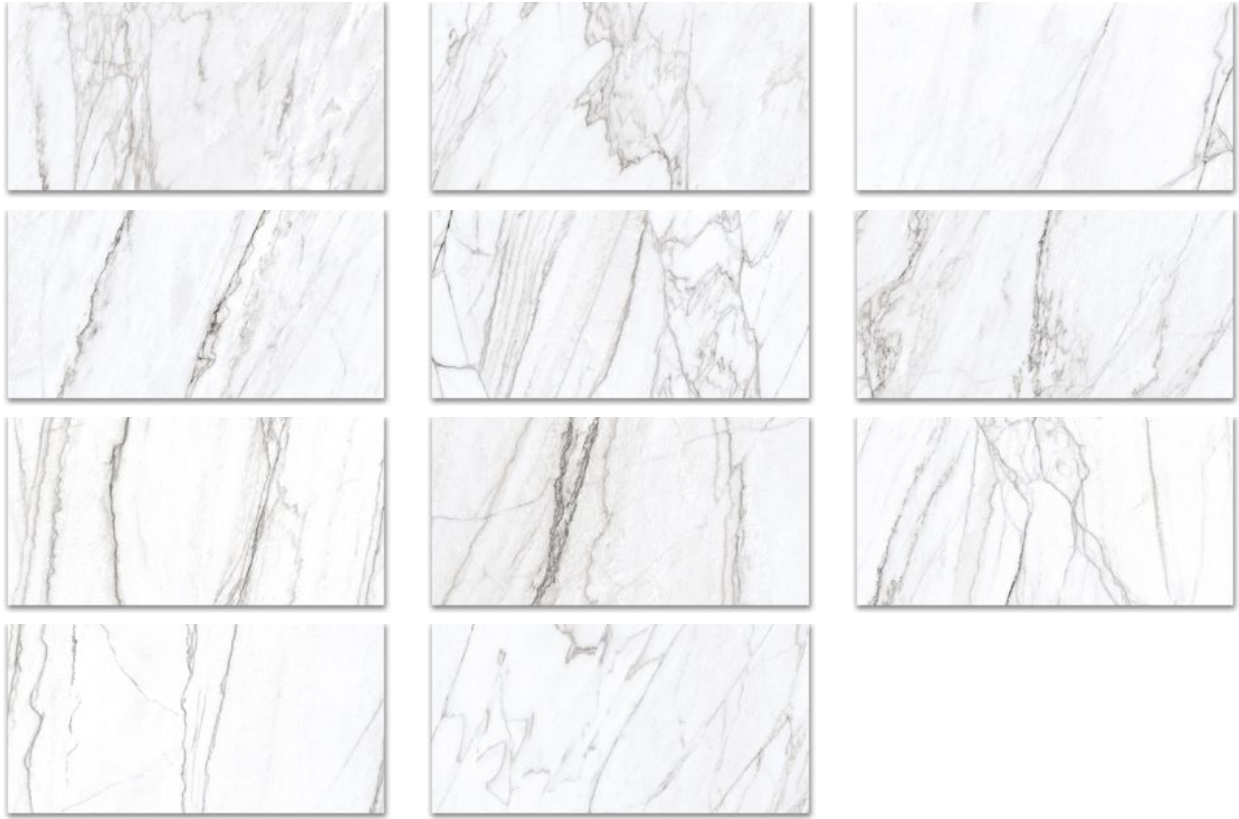

GRAMERCY

KITCHEN AND BATH

PRODUCT
12X24 MATTE GLAMOUR WHITE

Tile | 12"x24" | Porcelain

GRAPHIC VARIETY

TECHNICAL DATA

CODE: QUMY-GL-1M

NAME: 12X24 Matte Glamour White

PEI: 4

SHADE VARIATION: V4

STAIN RESISTANCE (APH): Not Affected

STYLE: Contemporary

SUITABLE FOR: Indoor|Shower

TPOLOGY: Porcelain

THICKNESS (APH): 10 mm

TYPE OF PIECE: Field Tile