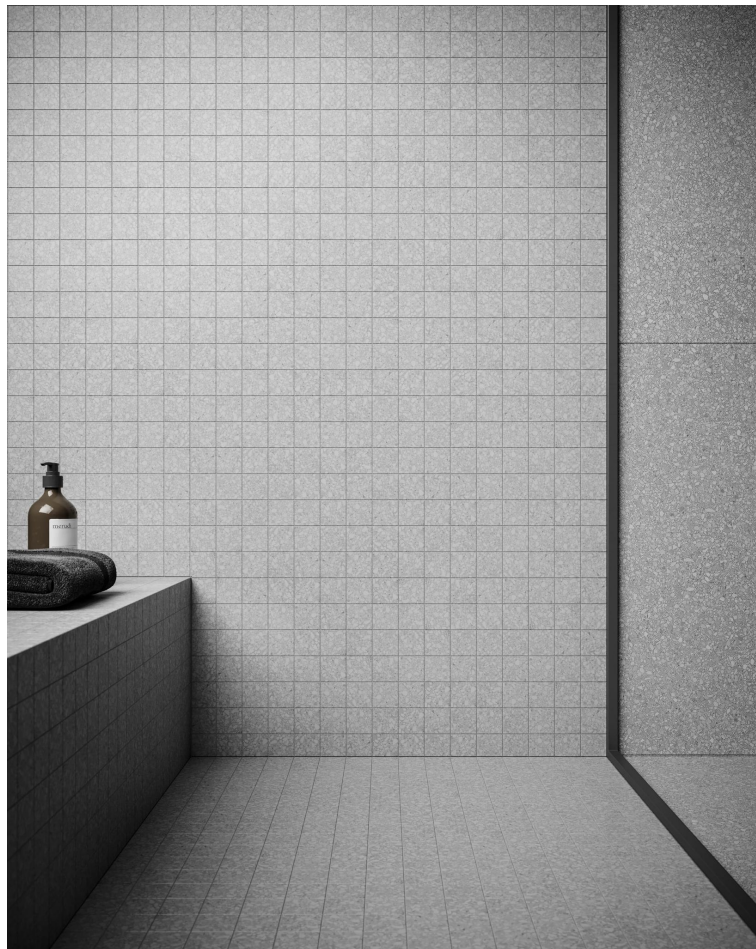

GRAMERCY

KITCHEN AND BATH

SERIES

STATION

Terrazo | | Color Body Porcelain

A tribute to the beautiful Venetian Terrazzo.

PRODUCTS

Station 32x32 Ash
32"x32" | Color Body Porcelain

Station 32x32 Shadow
32"x32" | Color Body Porcelain

Station 32x32 Ivory
32"x32" | Color Body Porcelain

Station 32x32 Pearl
32"x32" | Color Body Porcelain

Station 12x24 Ash
12"x24" | Color Body Porcelain

Station 12x24 Ivory
12"x24" | Color Body Porcelain

Station 12x24 Pearl
12"x24" | Color Body Porcelain

Station 12x24 Shadow
12"x24" | Color Body Porcelain

Station 10x24 Ash Half Hexagon
10"x24" | Color Body Porcelain

Station 10x24 Pearl Half Hexagon
10"x24" | Color Body Porcelain

Station 10x24 Shadow Half Hexagon
10"x24" | Color Body Porcelain

Station 10x24 Ivory Half Hexagon
10"x24" | Color Body Porcelain

Station 3x24 Pearl Bullnose
3"x24" | Color Body Porcelain

Station 3x24 Ivory Bullnose
3"x24" | Color Body Porcelain