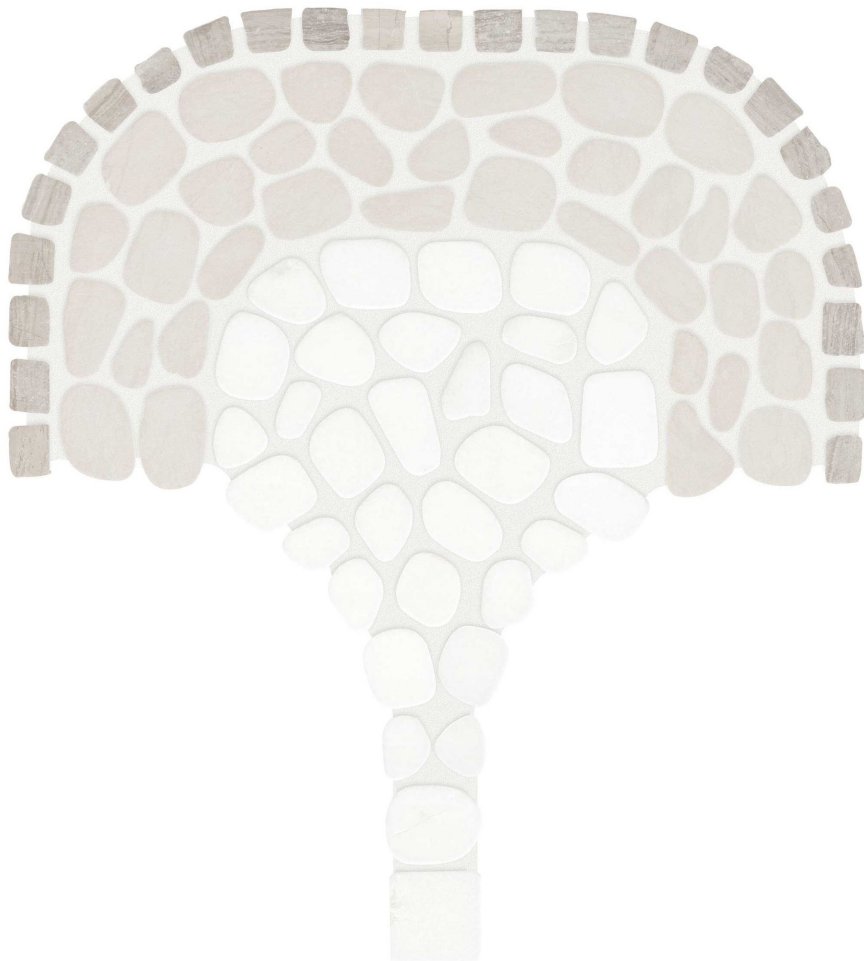

### CABANA HORIZON FLOW PEBBLE

---

Stone | 7.8"×15.4" | Natural Stone

**ROOM SCENES**

**TECHNICAL DATA**

CODE: AS5001-04530

NAME: Cabana Horizon Flow Pebble

SERIES: Cabana

SIZE: 7.8"×15.4"

FINISH: Tumbled

FAMILY: Stone

SUITABLE FOR: Indoor|Shower

TPOLOGY: Natural Stone

TYPE OF PIECE: Mosaic

USE: Floor and Wall

NOTES: Mosaic sheet sizes are nominal and may vary slightly due to standard manufacturing tolerances.