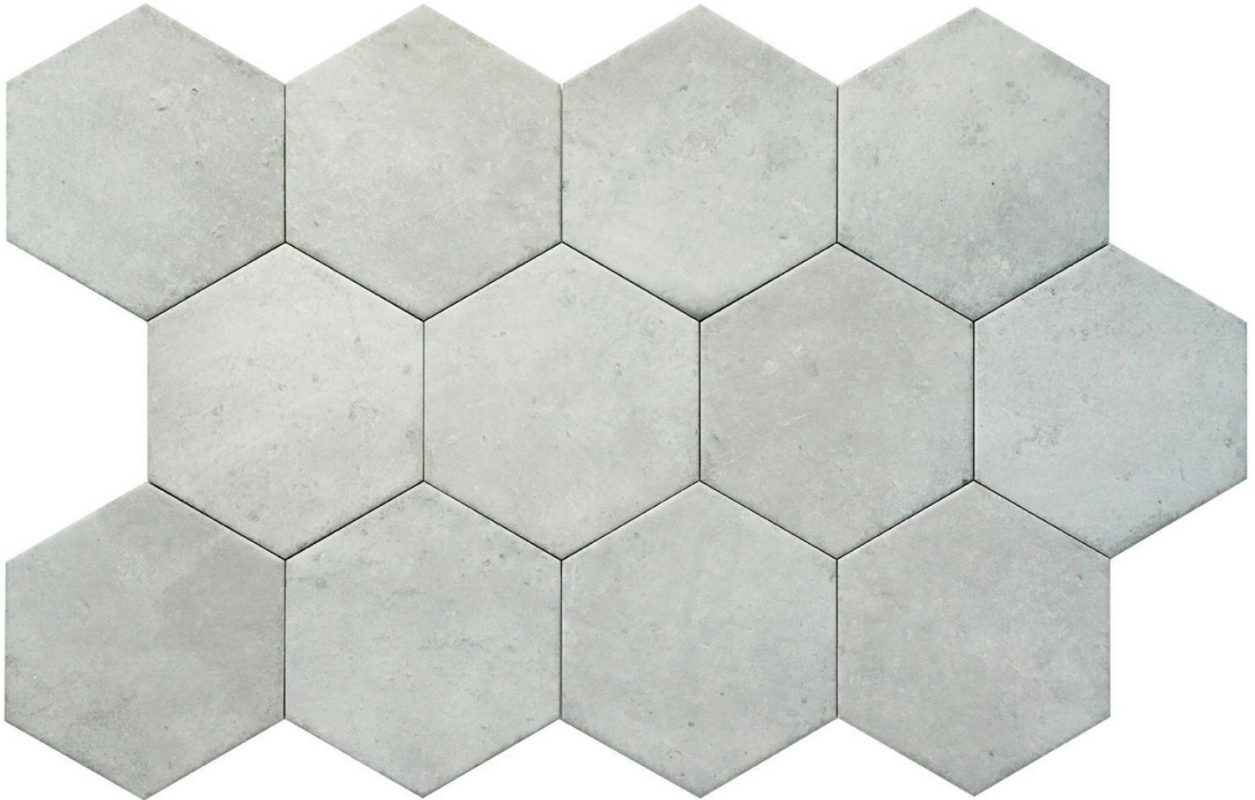

GRAMERCY

KITCHEN AND BATH

PRODUCT

ALMA 5.5X6.3 GREY HEXAGON

Tile | 5.5"x6.3" | Porcelain

GRAPHIC VARIETY

ROOM SCENES

TECHNICAL DATA

CODE: QUAL-GR-1
NAME: Alma 5.5X6.3 Grey Hexagon
SERIES: Alma
SIZE: 5.5"x6.3"
FINISH: Matt
LOOK: Terracotta
FAMILY: Tile
FROST RESISTANCE: Yes
PEI: 4
SHADE VARIATION: V3
STYLE: Industrial
SUITABLE FOR: Backsplash|Indoor|Outdoor|Pool|Shower
TYPOLOGY: Porcelain
TYPE OF PIECE: Field Tile
USE: Floor and Wall