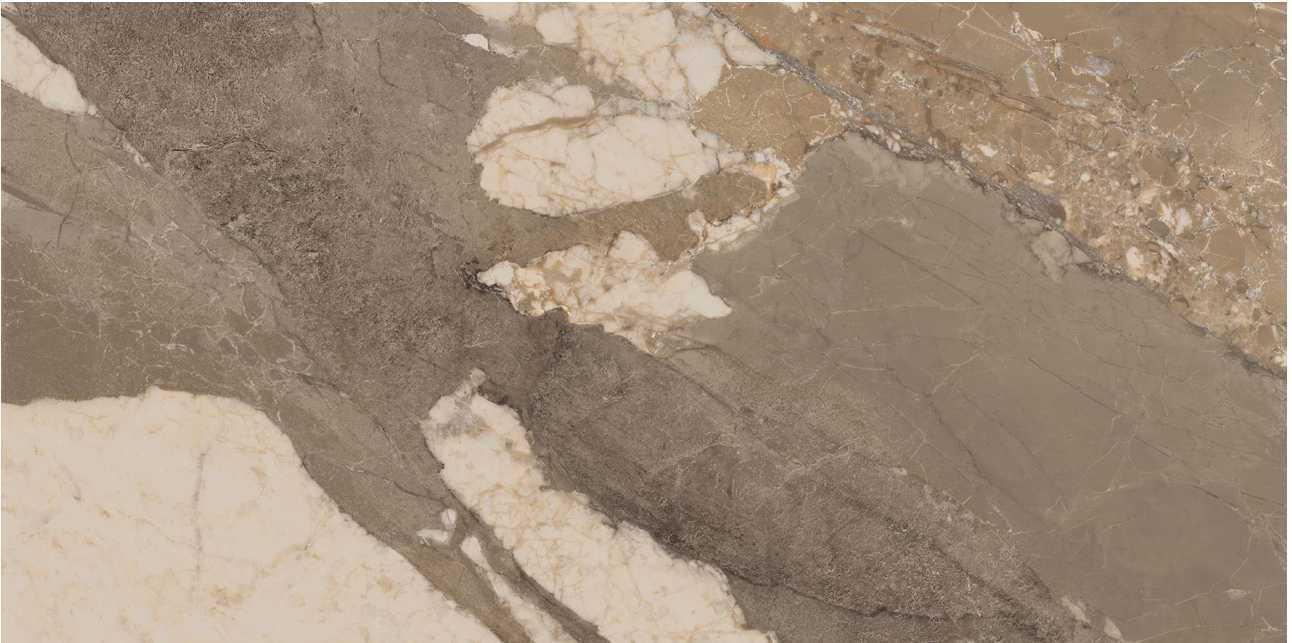

GRAMERCY

KITCHEN AND BATH

PRODUCT

DYNASTY TAUPE 12X24

Tile | 12"x24" | Porcelain

GRAPHIC VARIETY

TECHNICAL DATA

CODE: QUDY-TA-1
NAME: Dynasty Taupe 12X24
SERIES: Dynasty
SIZE: 12"x24"
FINISH: Matt
LOOK: Marble Look
BREAKING STRENGTH (APH): min. 35 N/mm²
CHEMICAL RESISTANCE (APH): Not Affected
FAMILY: Tile
FROST RESISTANCE: Yes
PEI: 4
SHADE VARIATION: V4
STAIN RESISTANCE (APH): Not Affected
STYLE: Traditional
SUITABLE FOR: Indoor, Outdoor, Pool, Backsplash, Shower
TYPOLOGY: Porcelain
THICKNESS (APH): 8.5 Mm
TYPE OF PIECE: Field Tile
USE: Floor and Wall