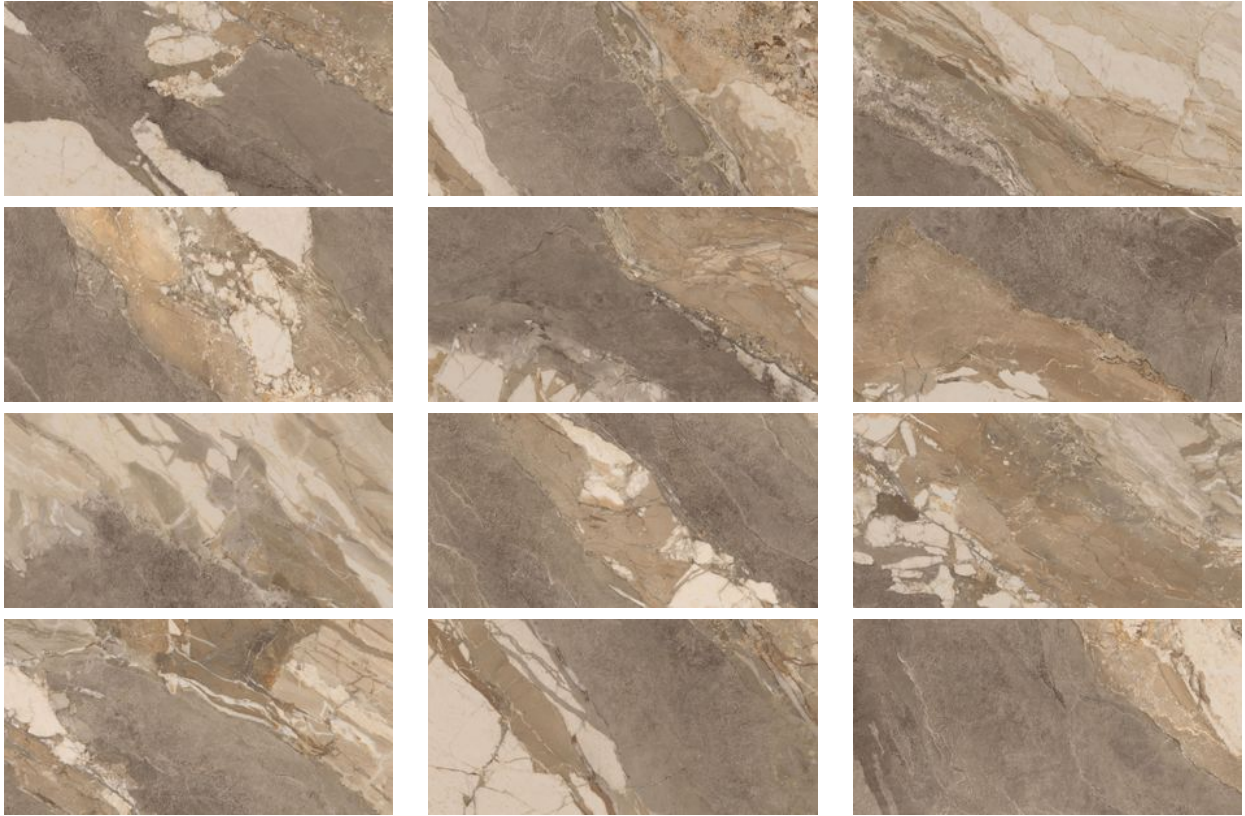

GRAMERCY

KITCHEN AND BATH

PRODUCT

DYNASTY TAUPE 12X24

Tile | 12"x24" | Porcelain

GRAPHIC VARIETY

TECHNICAL DATA

CODE: QUDY-TA-1
NAME: Dynasty Taupe 12X24
SERIES: Dynasty
SIZE: 12"x24"
FINISH: Matt
LOOK: Marble Look
BREAKING STRENGTH (APH): min. 35 N/mm²
CHEMICAL RESISTANCE (APH): Not Affected
FAMILY: Tile
FROST RESISTANCE: Yes
PEI: 4
SHADE VARIATION: V4
STAIN RESISTANCE (APH): Not Affected
STYLE: Traditional
SUITABLE FOR: Indoor, Outdoor, Pool, Backsplash, Shower
TYPOLOGY: Porcelain
THICKNESS (APH): 8.5 Mm
TYPE OF PIECE: Field Tile
USE: Floor and Wall