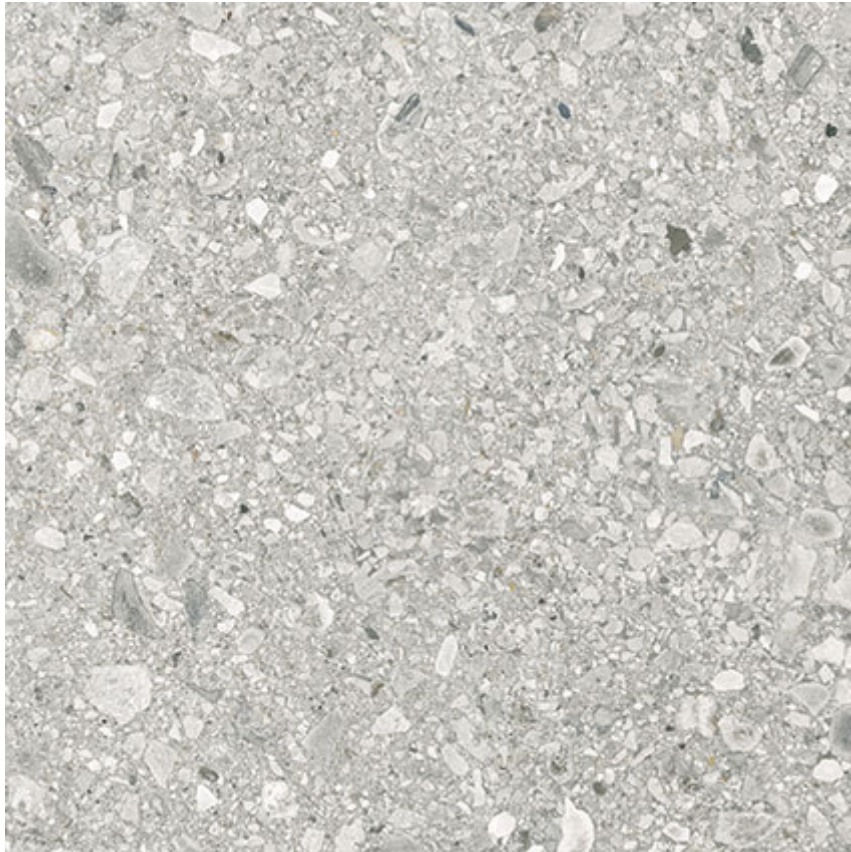

GRAMERCY

KITCHEN AND BATH

PRODUCT

ROYAL STONeworks 24X24 REGAL FOSSIL VEIN HONED

Tile | 24"x24" | Porcelain

TECHNICAL DATA

CODE: QUSW-RF-4H

NAME: Royal Stoneworks 24X24 Regal Fossil Vein Honed

SERIES: Royal Stoneworks

SIZE: 24"x24"

FINISH: Honed

LOOK: Stone Look

EDGE: Rectified

FAMILY: Tile

FROST RESISTANCE: Yes

SHADE VARIATION: V3

STYLE: Contemporary

SUITABLE FOR: Indoor|Shower

TPOLOGY: Porcelain

TYPE OF PIECE: Field Tile

USE: Floor and Wall

PACKING

Size	Product type	BOX			PALLET		
		pcs	sqft	lb	boxes	sqft	lb
24"x24"	Field Tile	3	11.52		42		