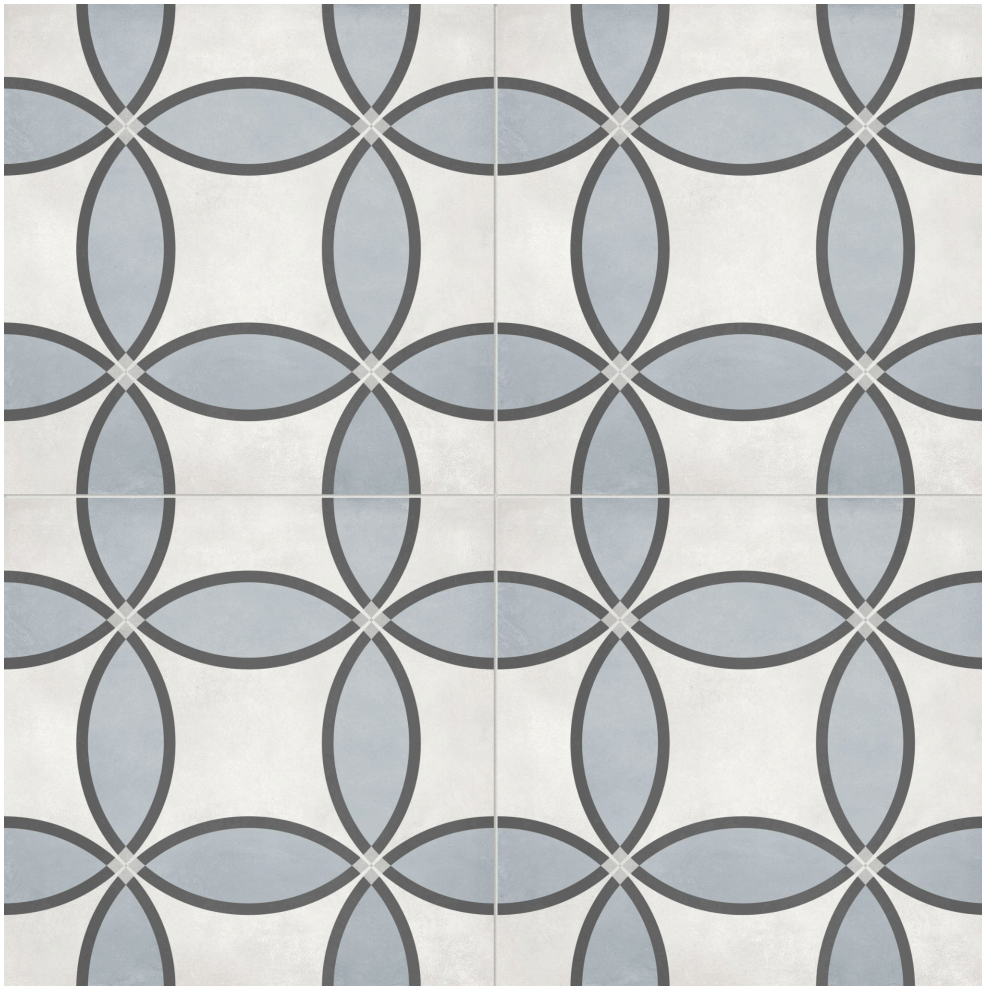

GRAMERCY

KITCHEN AND BATH

PRODUCT

FORM 8X8 TIDE ZENITH

Tile | 8"x8" | Pressed Glazed Porcelain

TECHNICAL DATA

CODE: AC4500-07690

NAME: Form 8x8 Tide Zenith

SERIES: Form AC

SIZE: 8"x8"

FINISH: Matte

LOOK: Patterned Tiles

BREAKING STRENGTH (APH): $\geq 310 \geq 1300$

CHEMICAL RESISTANCE (APH): CLASS A

DCOF (APH): ≥ 0.55

FAMILY: Tile

FROST RESISTANCE: Yes

PEI: 4

SHADE VARIATION: V2/V3/V4

SUITABLE FOR: Indoor| Outdoor

TPOLOGY: Pressed Glazed Porcelain

THICKNESS (APH): 9mm

TYPE OF PIECE: Field Tile

USE: Floor and Wall