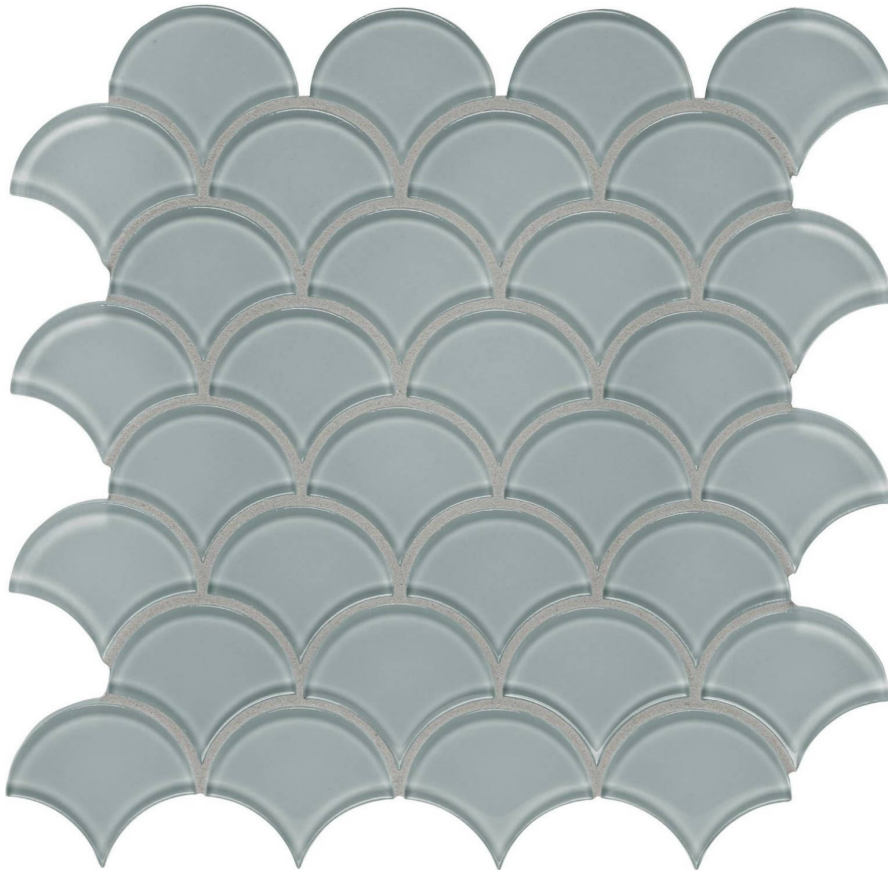

### SHADOW SCALLOP MOSAIC

---

Mosaic and Decorative Tile | 12"x12" |

**TECHNICAL DATA**

CODE: AC35-112  
NAME: Shadow Scallop Mosaic  
SERIES: Bliss Element  
SIZE: 12"x12"  
FINISH: Gloss  
LOOK: Glass  
FAMILY: Mosaic and Decorative Tile  
MOSAIC CHIP SIZE: Mesh-Mounted  
STYLE: Classic  
SUITABLE FOR: Indoor|Outdoor  
TYPE OF PIECE: Mosaic  
USE: Wall only