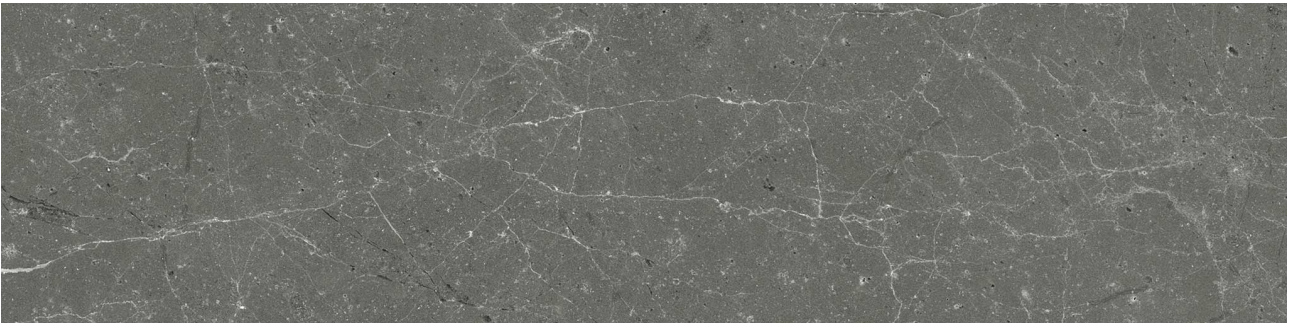

GRAMERCY

KITCHEN AND BATH

PRODUCT
STARK CARBON 3X12

Stone | 3"x12" | Marble

TECHNICAL DATA

CODE: AS5000-03980
NAME: Stark Carbon 3x12
SERIES: Stark Carbon
SIZE: 3"x12"
FINISH: Polished
EDGE: Straight Edge
FAMILY: Stone
SUITABLE FOR: Indoor|Shower
TYPOLOGY: Marble
TYPE OF PIECE: Field Tile
USE: Floor and Wall