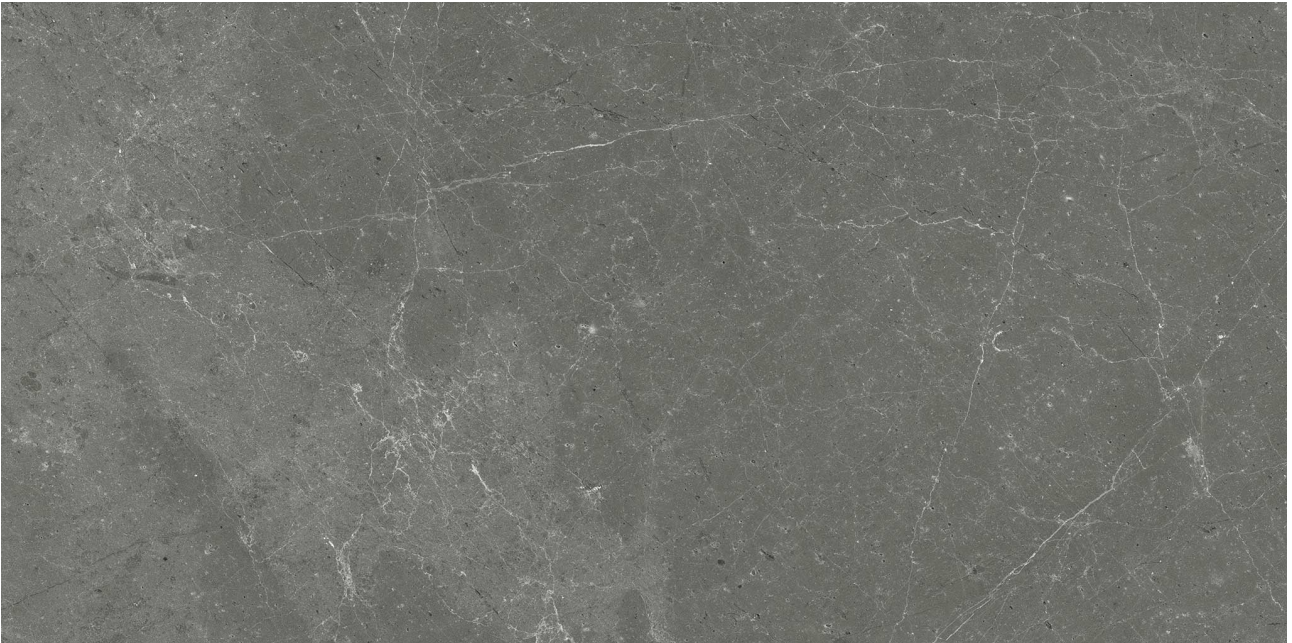

# GRAMERCY

KITCHEN AND BATH

---

**PRODUCT**  
**STARK CARBON 12X24**

---

Stone | 12"x24" | Marble

**ROOM SCENES**

**TECHNICAL DATA**

CODE: AS5000-02680

NAME: Stark Carbon 12x24

SERIES: Stark Carbon

SIZE: 12"x24"

FINISH: Polished

EDGE: Straight Edge

FAMILY: Stone

SUITABLE FOR: Indoor|Shower

TPOLOGY: Marble

TYPE OF PIECE: Field Tile

USE: Floor and Wall

**PACKING**

Size	Product type	BOX			PALLET		
		pcs	sqft	lb	boxes	sqft	lb
12"x24"	Field Tile	4	8	49.316		304	

**WARNING** The information contained in this packing list is for guidance only, the contents of the packing may vary. Please consult our sales representatives for an exact list.