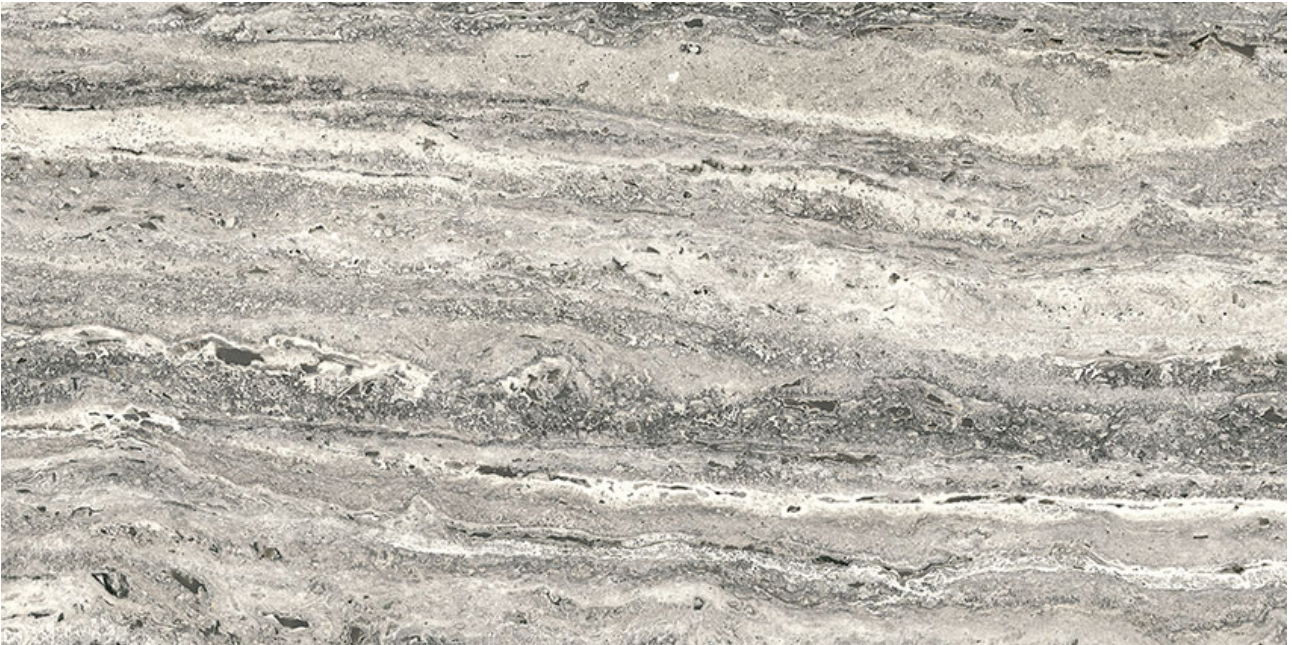

GRAMERCY

KITCHEN AND BATH

PRODUCT

ROYAL STONeworks 12X24 REGAL GREY VEIN GRN

Tile | 12"x24" | Porcelain

TECHNICAL DATA

CODE: QUSW-RG-5G
NAME: Royal Stoneworks 12X24 Regal Grey Vein Grn
SERIES: Royal Stoneworks
SIZE: 12"x24"
FINISH: Grained
LOOK: Stone Look
EDGE: Rectified
FAMILY: Tile
FROST RESISTANCE: Yes
STYLE: Contemporary
SUITABLE FOR: Indoor|Shower
TYPOLOGY: Porcelain
TYPE OF PIECE: Field Tile
USE: Floor and Wall