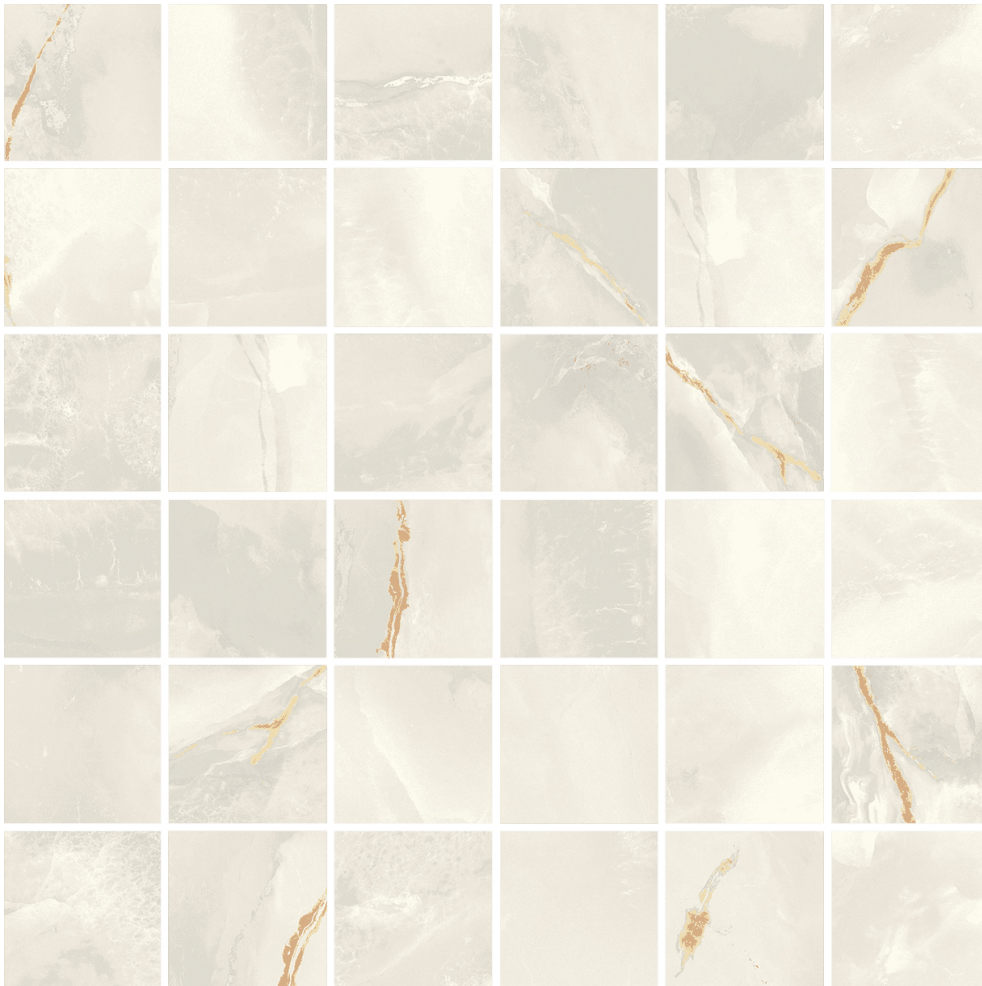

GRAMERCY

KITCHEN AND BATH

PRODUCT

VENEZIA 2X2\" MOSAIC GREY

Tile | 12"x12" | Porcelain

GRAPHIC VARIETY

TECHNICAL DATA

CODE: QUVN-GR-FM
NAME: Venezia 2x2" Mosaic Grey
SERIES: Venezia
SIZE: 12"x12"
FINISH: Matt
LOOK: Marble Look
FAMILY: Tile
FROST RESISTANCE: Yes
MOSAIC CHIP SIZE: 2"x2"
PEI: 4
SHADE VARIATION: 8 mm
SUITABLE FOR: Indoor, Shower
TYPOLOGY: Porcelain
TYPE OF PIECE: Mosaic
USE: Floor and Wall