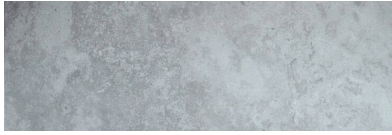

GRAMERCY

KITCHEN AND BATH

PRODUCT
GRIGIO 8X24W

Tile | 8"x24" |

GRAPHIC VARIETY

TECHNICAL DATA

CODE: QUSI-GR-W1N
NAME: Grigio 8X24W
SERIES: Siena
SIZE: 8"x24"
FINISH: Matt
LOOK: Marble Look
FAMILY: Tile
STYLE: Contemporary
SUITABLE FOR: Indoor
TYPE OF PIECE: Field Tile
USE: Floor and Wall