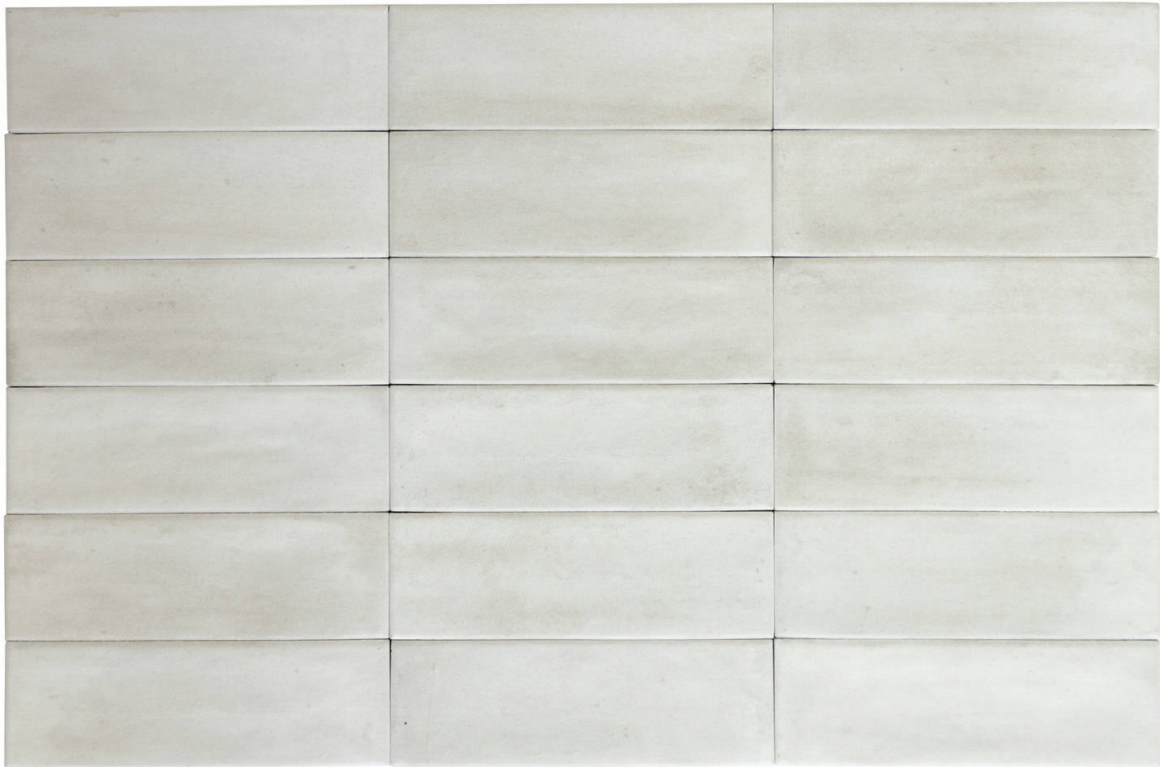

GRAMERCY

KITCHEN AND BATH

PRODUCT
LISBON 2X6\" MOKA

Tile | 2"x6" | Porcelain

GRAPHIC VARIETY

DETAILS

ROOM SCENES

TECHNICAL DATA

CODE: QULI-MO-1
NAME: Lisbon 2x6" Moka
SERIES: Lisbon
SIZE: 2"x6"
FINISH: Matt
LOOK: Hand-crafted
FAMILY: Tile
FROST RESISTANCE: Yes
PEI: 4
SHADE VARIATION: V2
STYLE: Traditional
SUITABLE FOR: Backsplash|Indoor
TYPOLOGY: Porcelain
TYPE OF PIECE: Field Tile
USE: Floor and Wall