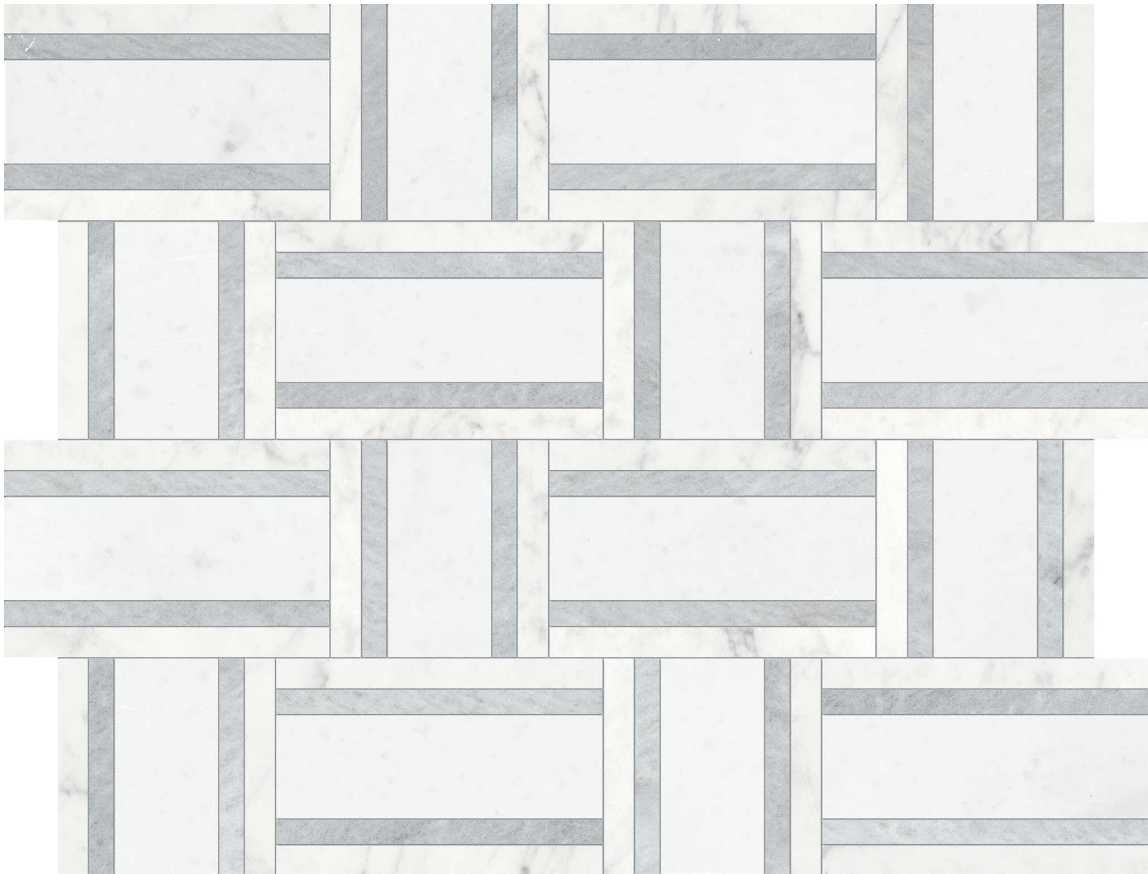

### UTOPIO CESTO DOVE MOSAIC

---

Stone | 11.8"x14.75" | Natural Stone

**TECHNICAL DATA**

CODE: AS5001-04220

NAME: Utopio Cesto Dove Mosaic

SERIES: Utopio

SIZE: 11.8"x14.75"

FINISH: Honed

FAMILY: Stone

SUITABLE FOR: Indoor|Shower

TPOLOGY: Natural Stone

TYPE OF PIECE: Mosaic

USE: Floor and Wall

NOTES: Mosaic sheet sizes are nominal and may vary slightly due to standard manufacturing tolerances.