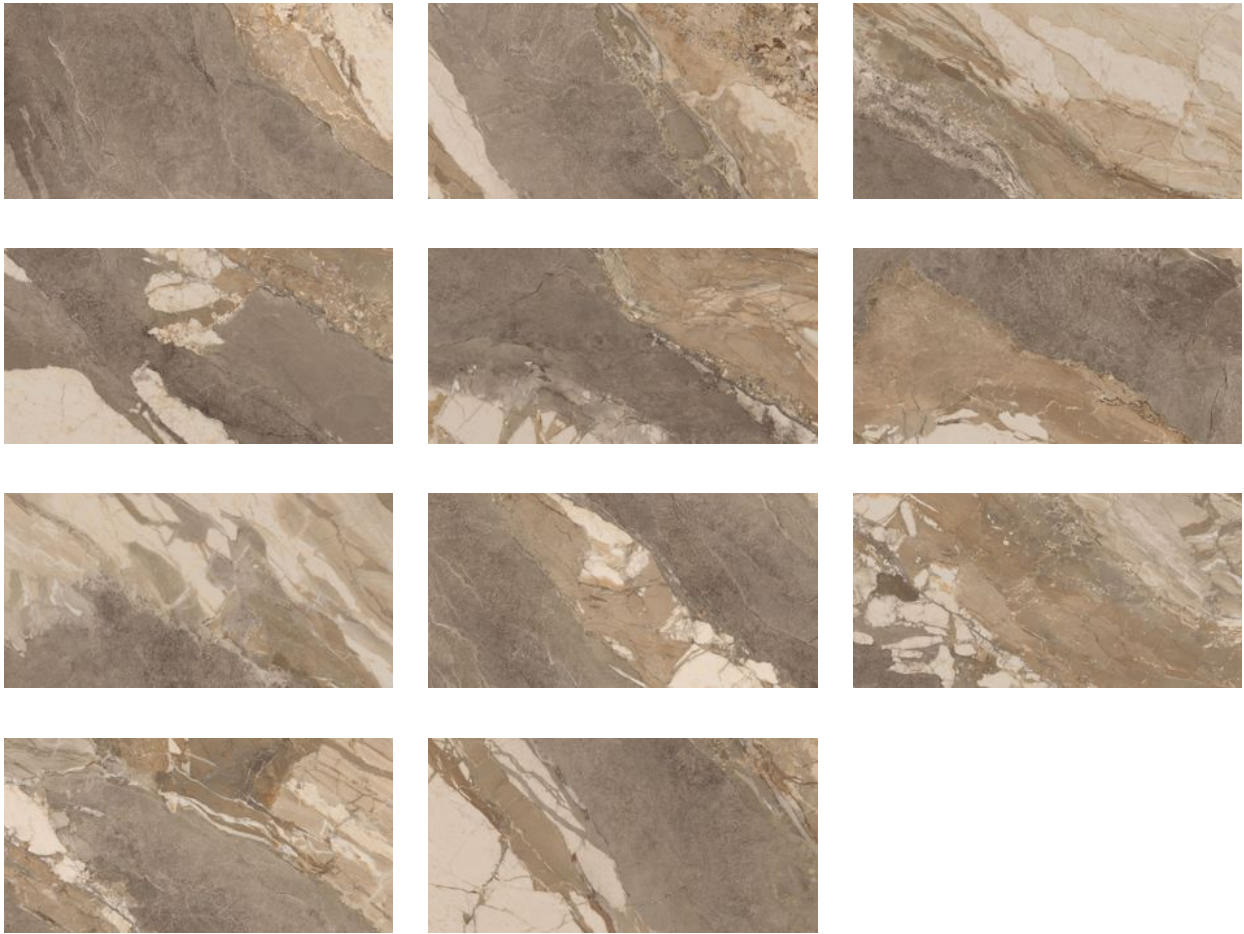

### **DYNASTY TAUPE POLISHED/MATTE 24X48**

---

Tile | 24"x48" | Porcelain

**GRAPHIC VARIETY**

**ROOM SCENES**

**TECHNICAL DATA**

CODE: QUDY-TA-2  
NAME: Dynasty Taupe Polished/Matte 24X48  
SERIES: Dynasty  
SIZE: 24"x48"  
FINISH: Polished/Matte  
LOOK: Marble Look  
BREAKING STRENGTH (APH): min. 35 N/mm<sup>2</sup>  
CHEMICAL RESISTANCE (APH): Not Affected  
FAMILY: Tile  
FROST RESISTANCE: Yes  
PEI: 4  
SHADE VARIATION: V4  
STAIN RESISTANCE (APH): Not Affected  
STYLE: Traditional  
SUITABLE FOR: Indoor, Outdoor, Pool, Backsplash, Shower  
TYPOLOGY: Porcelain  
THICKNESS (APH): 8.5 Mm  
TYPE OF PIECE: Field Tile  
USE: Floor and Wall