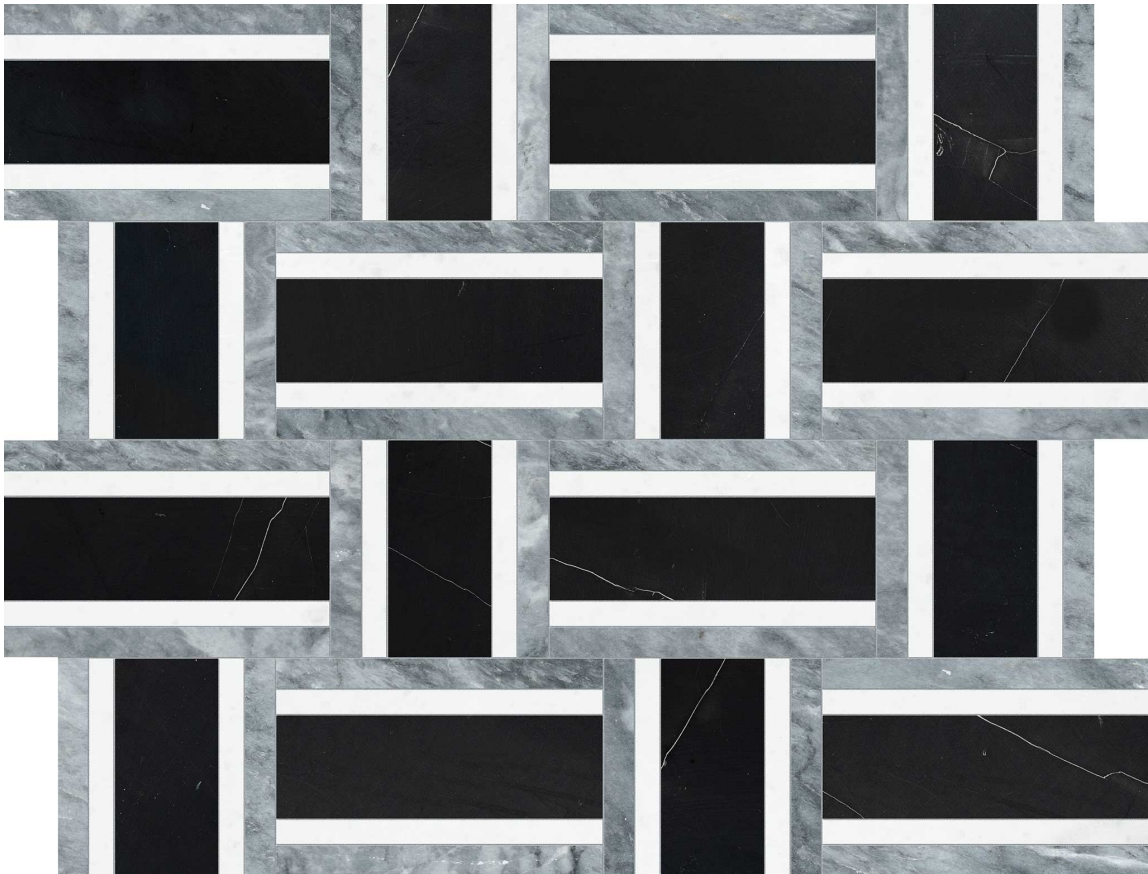

GRAMERCY

KITCHEN AND BATH

PRODUCT

UTOPIO CESTO MONOCHROMO MOSAIC

Stone | 11.8"x14.75" | Natural Stone