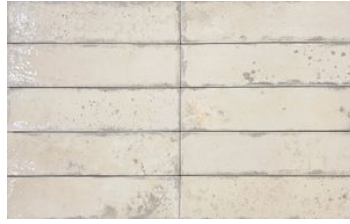

GRAMERCY

KITCHEN AND BATH

SERIES

JAMAICA

|| Porcelain

Inspired by the bold elegance of urban architecture, the Qualis Ceramica Jamaica collection brings a seamless blend of contemporary design and timeless appeal. Its glazed porcelain stoneware tiles, available in 3"x11" and 5"x5" formats, are crafted for versatility—perfect for walls, floors, backsplashes, pools, showers, and even outdoor spaces with frost-proof durability. With a glossy finish and a dynamic V3 shade variation, Jamaica creates striking, sophisticated interiors. The refined color palette—Blue, Cream, Grey, Teal, and White—invites limitless creative expression, making it an exceptional choice for both residential and commercial designs.

PRODUCTS

Jamaica Blue 3x11
3"x11" | Porcelain

Jamaica Cream 3x11
3"x11" | Porcelain

Jamaica Grey 3x11
3"x11" | Porcelain

Jamaica Teal 3x11
3"x11" | Porcelain

Jamaica White 3x11
3"x11" | Porcelain

Jamaica Blue .39x9 Bullnose
.39"x9" | Porcelain