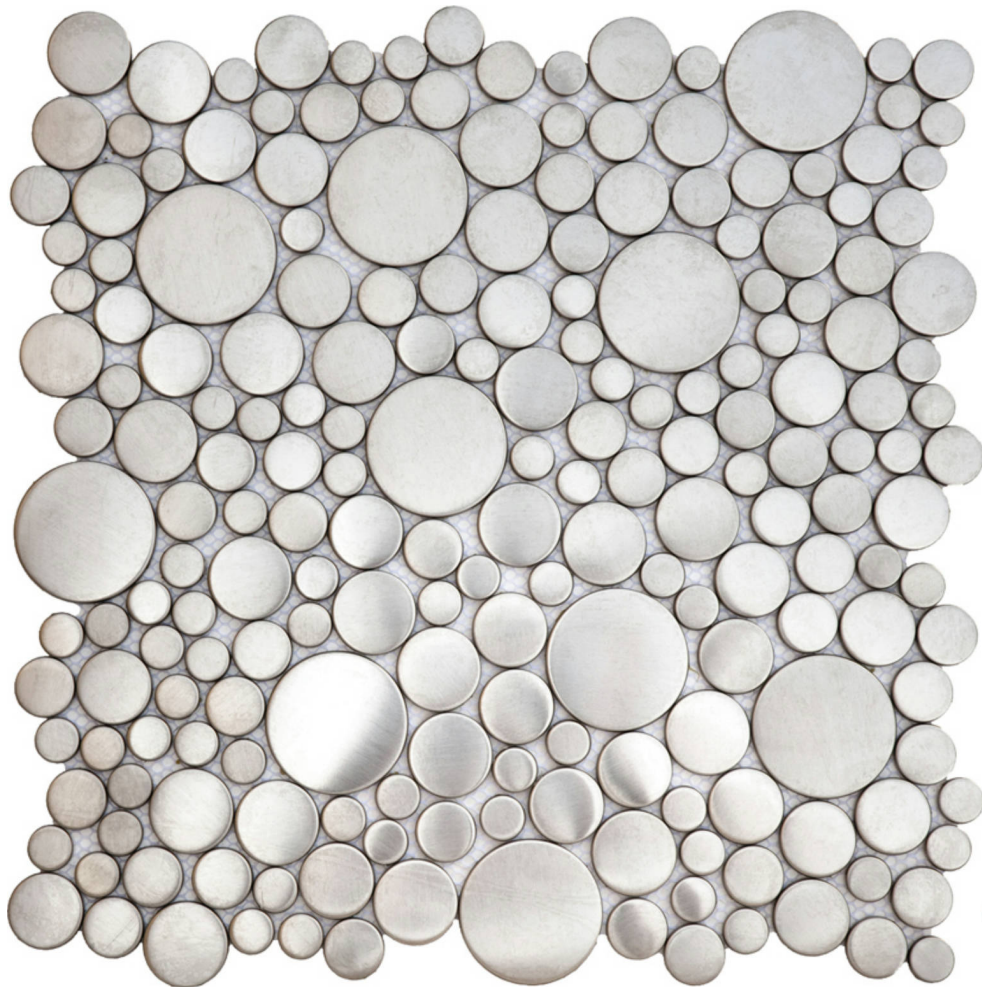

GRAMERCY

KITCHEN AND BATH

PRODUCT

BRUSHED SILVER PENNY ROUNDS INOX METAL INTERLOCKING MOSAIC

Mosaic and Decorative Tile | 12.2"x12.2" | Metal

TECHNICAL DATA

CODE: RVCHAWM020
NAME: Brushed Silver Penny Rounds Inox Metal Interlocking Mosaic
SERIES: Chelsea Collection
SIZE: 12.2"x12.2"
LOOK: Multi-Look Mosaics
FAMILY: Mosaic and Decorative Tile
SUITABLE FOR: Backsplash,Indoor,Outdoor,Shower,Pool
TPOLOGY: Metal
TYPE OF PIECE: Mosaic
USE: Floor and Wall