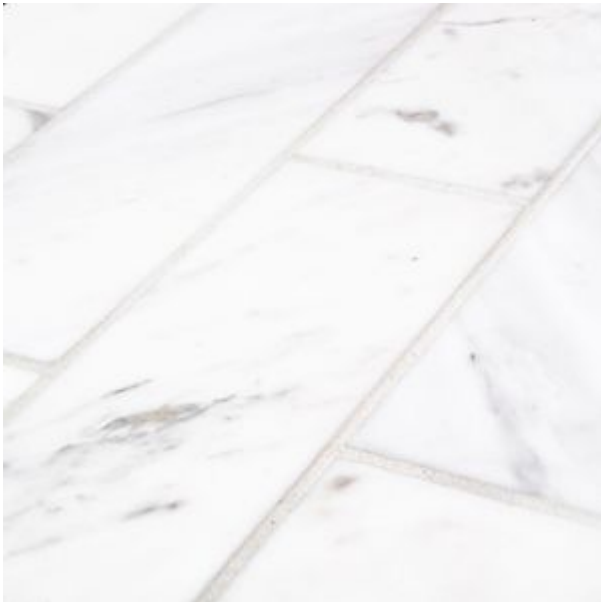

GRAMERCY

KITCHEN AND BATH

PRODUCT

CAMELLIA FIELD TILE 3" X 9"

Mosaic and Decorative Tile | 3"x9" | Marble

DETAILS

ROOM SCENES

TECHNICAL DATA

CODE: RVHA100
NAME: Camellia Field Tile 3" x 9"
SERIES: Hamptons Collection
SIZE: 3"x9"
FINISH: Honed
LOOK: Multi-Look Mosaics
FAMILY: Mosaic and Decorative Tile
SHADE VARIATION: V3
STYLE: Contemporary
SUITABLE FOR: Backsplash, Indoor
TYPOLOGY: Marble
TYPE OF PIECE: Field Tile
USE: Floor and Wall