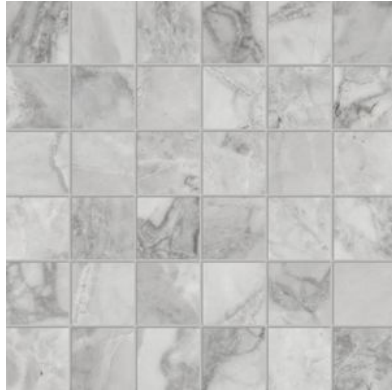

GRAMERCY

KITCHEN AND BATH

PRODUCT

FLORENCE 2X2 GRIGIO MATTE MOSAIC

Tile | 12"x12" | Glazed Porcelain

GRAPHIC VARIETY

TECHNICAL DATA

CODE: QUFC-GR-M
NAME: Florence 2X2 Grigio Matte Mosaic
SERIES: Florence
SIZE: 12"x12"
FINISH: Matt
LOOK: Marble Look
BREAKING STRENGTH (APH): >350 - >1600
CHEMICAL RESISTANCE (APH): CLASS A
DCOF (APH): MATTE ≥ 0.60
FAMILY: Tile
FROST RESISTANCE: Yes
MOSAIC CHIP SIZE: 2"x2"
PEI: 4
R VALUE (APH): MATTE R10
SHADE VARIATION: V3
STAIN RESISTANCE (APH): CLASS A & 5
STYLE: Contemporary
SUITABLE FOR: Indoor, Outdoor, Pool, Backsplash, Shower
TYPOLOGY: Glazed Porcelain
THICKNESS (APH): 8.4 mm
TYPE OF PIECE: Mosaic
USE: Floor and Wall