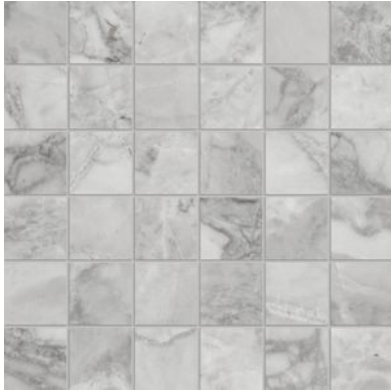

GRAMERCY

KITCHEN AND BATH

PRODUCT

FLORENCE 2X2 GRIGIO MATTE MOSAIC

Tile | 12"x12" | Glazed Porcelain

GRAPHIC VARIETY

TECHNICAL DATA

CODE: QUFC-GR-M
NAME: Florence 2X2 Grigio Matte Mosaic
SERIES: Florence
SIZE: 12"x12"
FINISH: Matt
LOOK: Marble Look
BREAKING STRENGTH (APH): >350 - >1600
CHEMICAL RESISTANCE (APH): CLASS A
DCOF (APH): MATTE ≥ 0.60
FAMILY: Tile
FROST RESISTANCE: Yes
MOSAIC CHIP SIZE: 2"x2"
PEI: 4
R VALUE (APH): MATTE R10
SHADE VARIATION: V3
STAIN RESISTANCE (APH): CLASS A & 5
STYLE: Contemporary
SUITABLE FOR: Indoor, Outdoor, Pool, Backsplash, Shower
TYPOLOGY: Glazed Porcelain
THICKNESS (APH): 8.4 mm
TYPE OF PIECE: Mosaic
USE: Floor and Wall