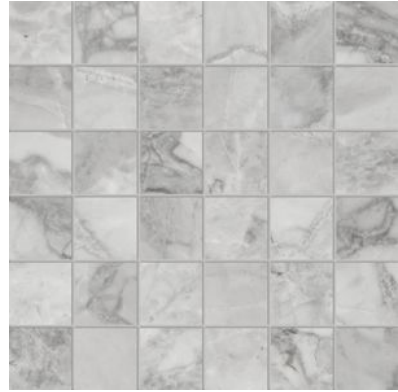

GRAMERCY

KITCHEN AND BATH

PRODUCT

FLORENCE 2X2 GRIGIO MATTE MOSAIC

Tile | 12"x12" | Glazed Porcelain

GRAPHIC VARIETY

TECHNICAL DATA

CODE: QUFC-GR-M
NAME: Florence 2X2 Grigio Matte Mosaic
SERIES: Florence
SIZE: 12"x12"
FINISH: Matt
LOOK: Marble Look
BREAKING STRENGTH (APH): >350 - >1600
CHEMICAL RESISTANCE (APH): CLASS A
DCOF (APH): MATTE ≥ 0.60
FAMILY: Tile
FROST RESISTANCE: Yes
MOSAIC CHIP SIZE: 2"x2"
PEI: 4
R VALUE (APH): MATTE R10
SHADE VARIATION: V3
STAIN RESISTANCE (APH): CLASS A & 5
STYLE: Contemporary
SUITABLE FOR: Indoor, Outdoor, Pool, Backsplash, Shower
TYPOLOGY: Glazed Porcelain
THICKNESS (APH): 8.4 mm
TYPE OF PIECE: Mosaic
USE: Floor and Wall