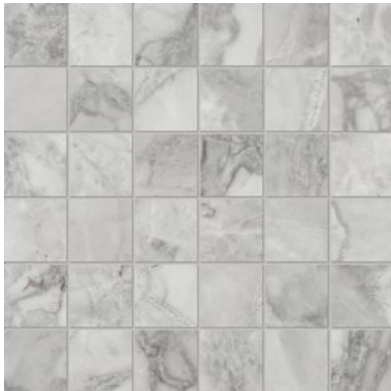

GRAMERCY

KITCHEN AND BATH

PRODUCT

FLORENCE 2X2 GRIGIO MATTE MOSAIC

Tile | 12"x12" | Glazed Porcelain

GRAPHIC VARIETY

TECHNICAL DATA

CODE: QUFC-GR-M
NAME: Florence 2X2 Grigio Matte Mosaic
SERIES: Florence
SIZE: 12"x12"
FINISH: Matt
LOOK: Marble Look
BREAKING STRENGTH (APH): >350 - >1600
CHEMICAL RESISTANCE (APH): CLASS A
DCOF (APH): MATTE ≥ 0.60
FAMILY: Tile
FROST RESISTANCE: Yes
MOSAIC CHIP SIZE: 2"x2"
PEI: 4
R VALUE (APH): MATTE R10
SHADE VARIATION: V3
STAIN RESISTANCE (APH): CLASS A & 5
STYLE: Contemporary
SUITABLE FOR: Indoor, Outdoor, Pool, Backsplash, Shower
TYPOLOGY: Glazed Porcelain
THICKNESS (APH): 8.4 mm
TYPE OF PIECE: Mosaic
USE: Floor and Wall