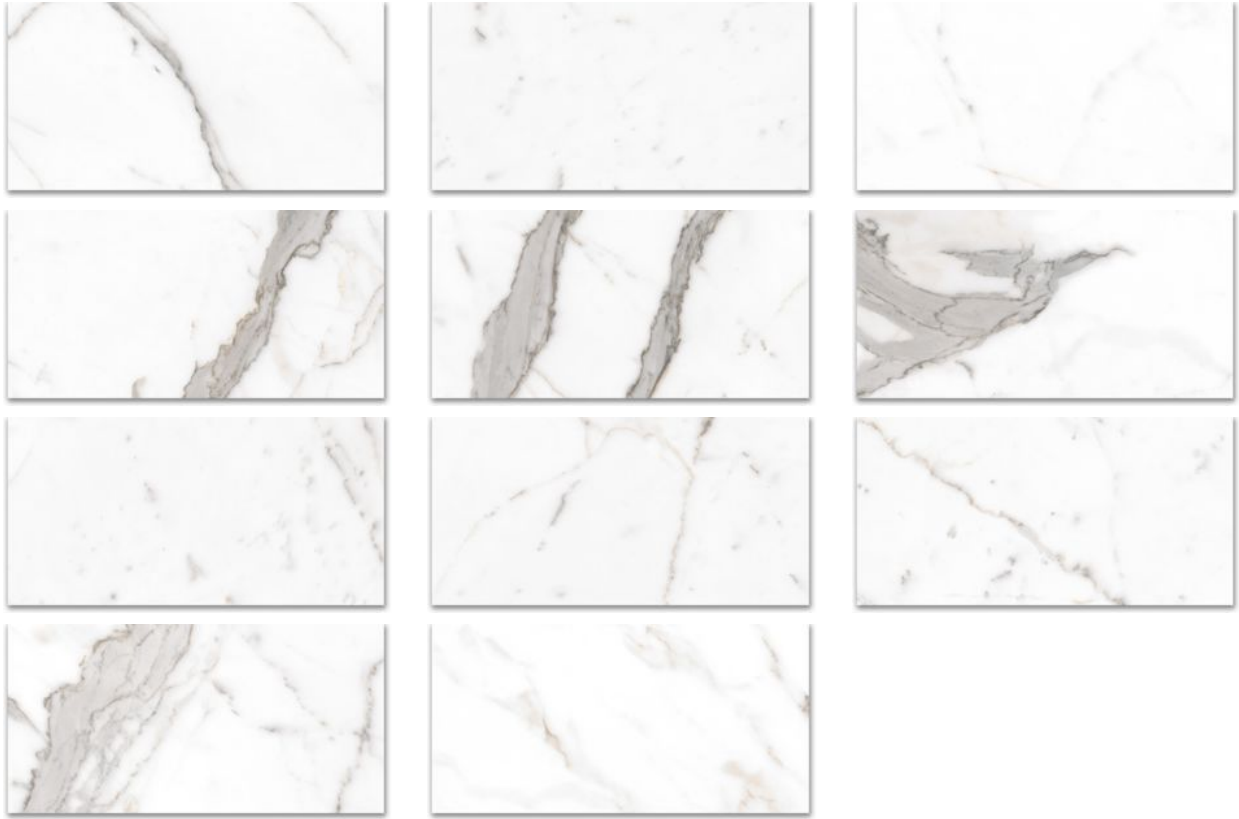

GRAPHIC VARIETY