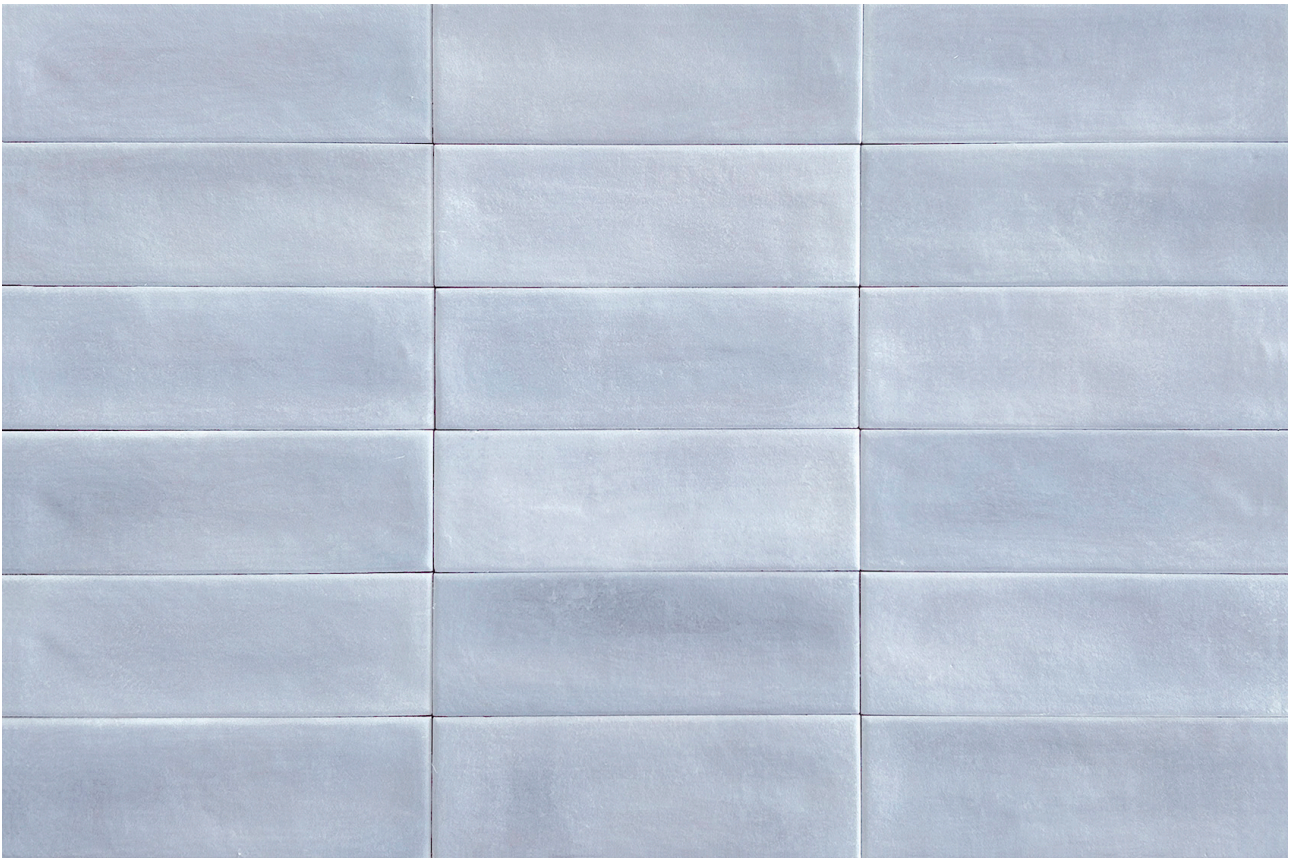

### ARUBA LAVENDER MATT 2X6

---

Tile | 2"x6" | Porcelain

**GRAPHIC VARIETY**

**ROOM SCENES**

**TECHNICAL DATA**

CODE: QUAU-LA-1M  
NAME: Aruba Lavender Matt 2x6  
SERIES: Aruba  
SIZE: 2"x6"  
FINISH: Matt  
LOOK: Subway Tile  
FAMILY: Tile  
FROST RESISTANCE: Yes  
PEI: 4  
STYLE: Contemporary  
SUITABLE FOR: Indoor, Outdoor, Pool, Backsplash, Shower  
TYPOLOGY: Porcelain  
TYPE OF PIECE: Field Tile  
USE: Floor and Wall