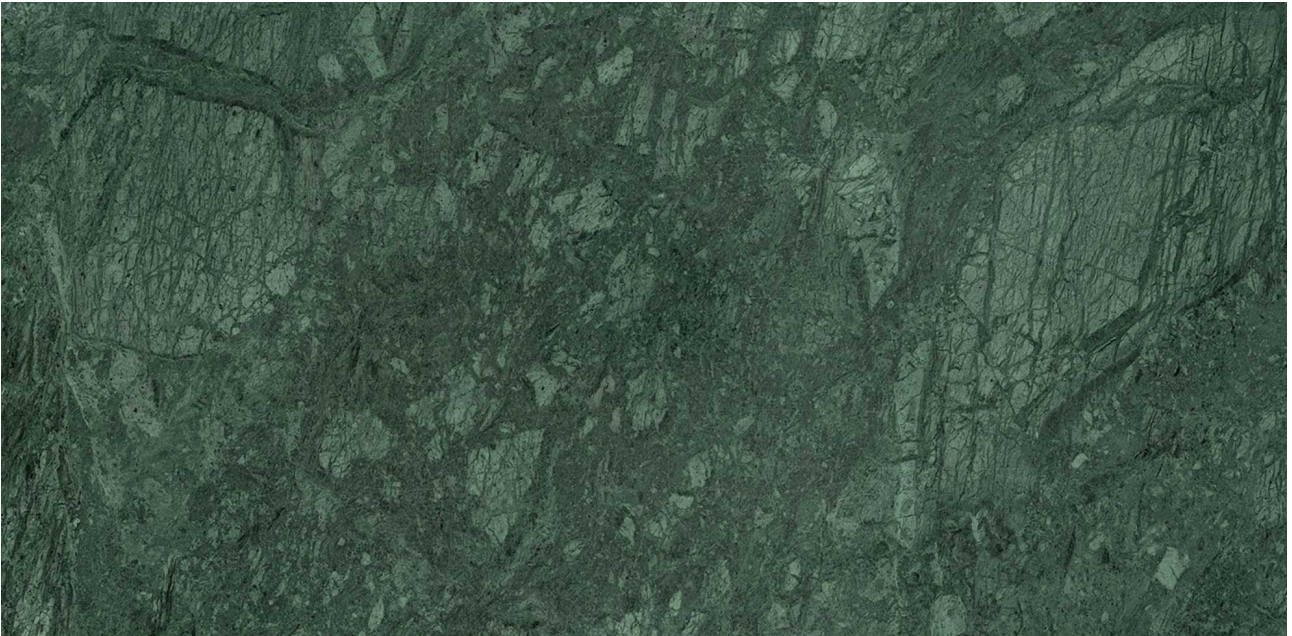

### DIOSA VERDE 12X24

---

Stone | 12"x24" | Marble

**ROOM SCENES**

**TECHNICAL DATA**

CODE: AS5000-06600  
NAME: Diosa Verde 12x24  
SERIES: Diosa Verde  
SIZE: 12"x24"  
FINISH: Polished  
EDGE: Straight Edge  
FAMILY: Stone  
SUITABLE FOR: Indoor|Shower  
TYPOLOGY: Marble  
TYPE OF PIECE: Field Tile  
USE: Floor and Wall