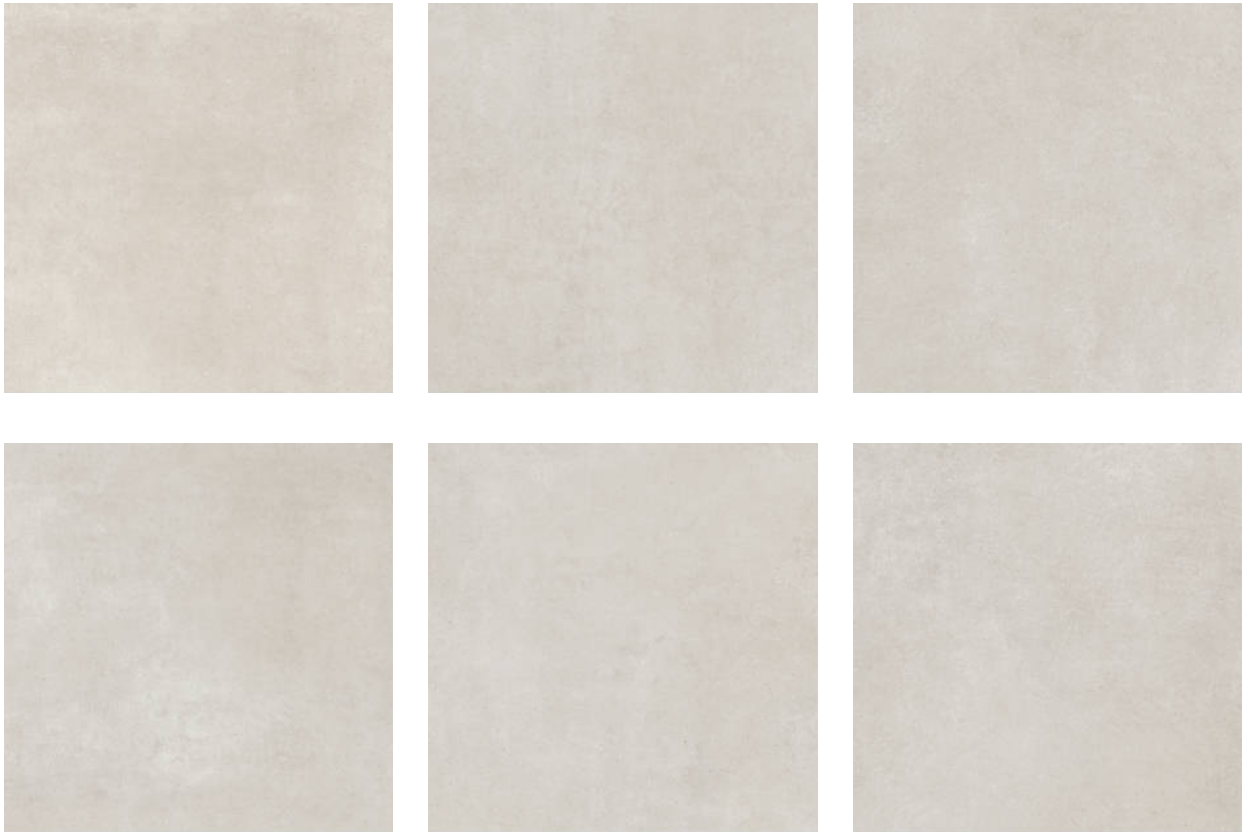

GRAMERCY

KITCHEN AND BATH

PRODUCT
ASHLAND 36X36 CREAM

Tile | 36"x36" | Porcelain

GRAPHIC VARIETY

DETAILS

ROOM SCENES

TECHNICAL DATA

CODE: QUAS-CR-6
NAME: Ashland 36X36 Cream
SERIES: Ashland
SIZE: 36"x36"
FINISH: Matt
LOOK: Concrete
EDGE: Rectified
FAMILY: Tile
FROST RESISTANCE: Yes
PEI: 4
SHADE VARIATION: V2
STYLE: Contemporary
SUITABLE FOR: Indoor|Shower|Outdoor
TYPOLOGY: Porcelain
TYPE OF PIECE: Field Tile
USE: Floor and Wall
NOTES: THIS PRODUCT IS SPECIAL ORDER AND NON CANCELLABLE OR RETURNABLE