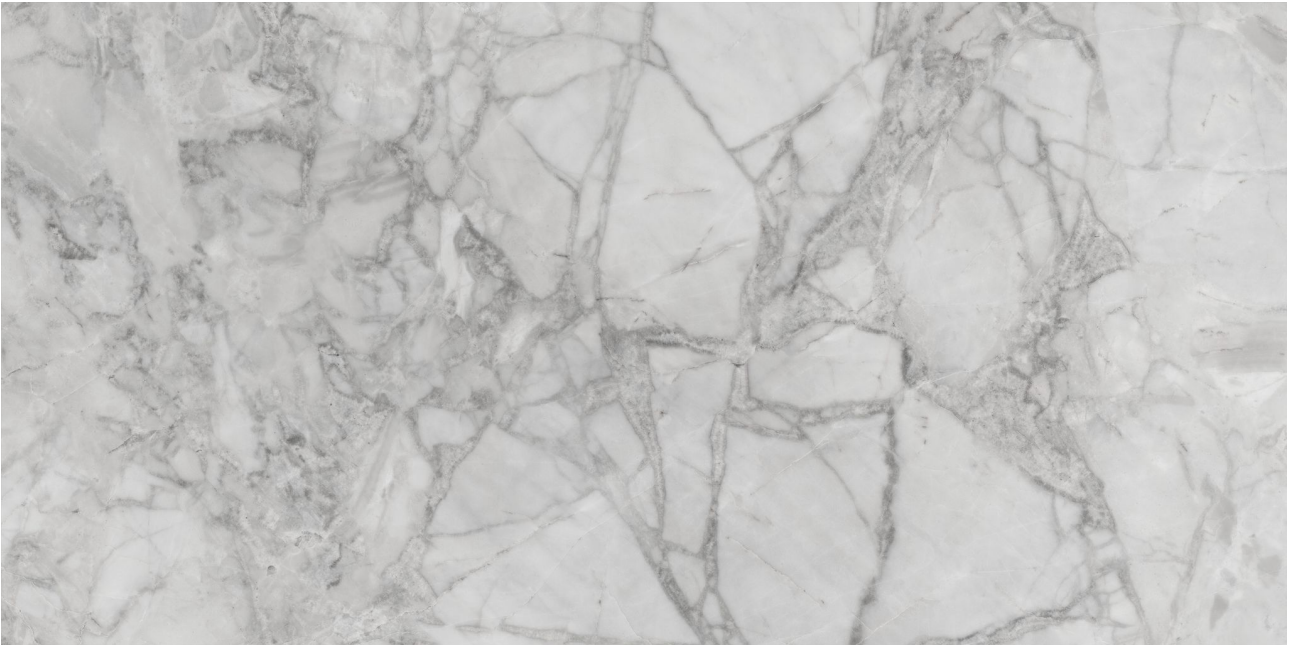

GRAMERCY

KITCHEN AND BATH

PRODUCT

FLORENCE 12X24F GRIGIO TEXTURE

Tile | 12"x24" | Glazed Porcelain

GRAPHIC VARIETY

TECHNICAL DATA

CODE: QUFC-GR-2T
NAME: Florence 12X24F Grigio Texture
SERIES: Florence
SIZE: 12"x24"
FINISH: Texture
LOOK: Marble Look
BREAKING STRENGTH (APH): >350 - >1600
CHEMICAL RESISTANCE (APH): CLASS A
DCOF (APH): MATTE ≥ 0.60
FAMILY: Tile
FROST RESISTANCE: Yes
PEI: 4
R VALUE (APH): MATTE R10
SHADE VARIATION: V3
STAIN RESISTANCE (APH): CLASS A & 5
STYLE: Contemporary
SUITABLE FOR: Indoor, Outdoor, Pool, Backsplash, Shower
TYPOLOGY: Glazed Porcelain
THICKNESS (APH): 8.4 mm
TYPE OF PIECE: Field Tile
USE: Floor and Wall