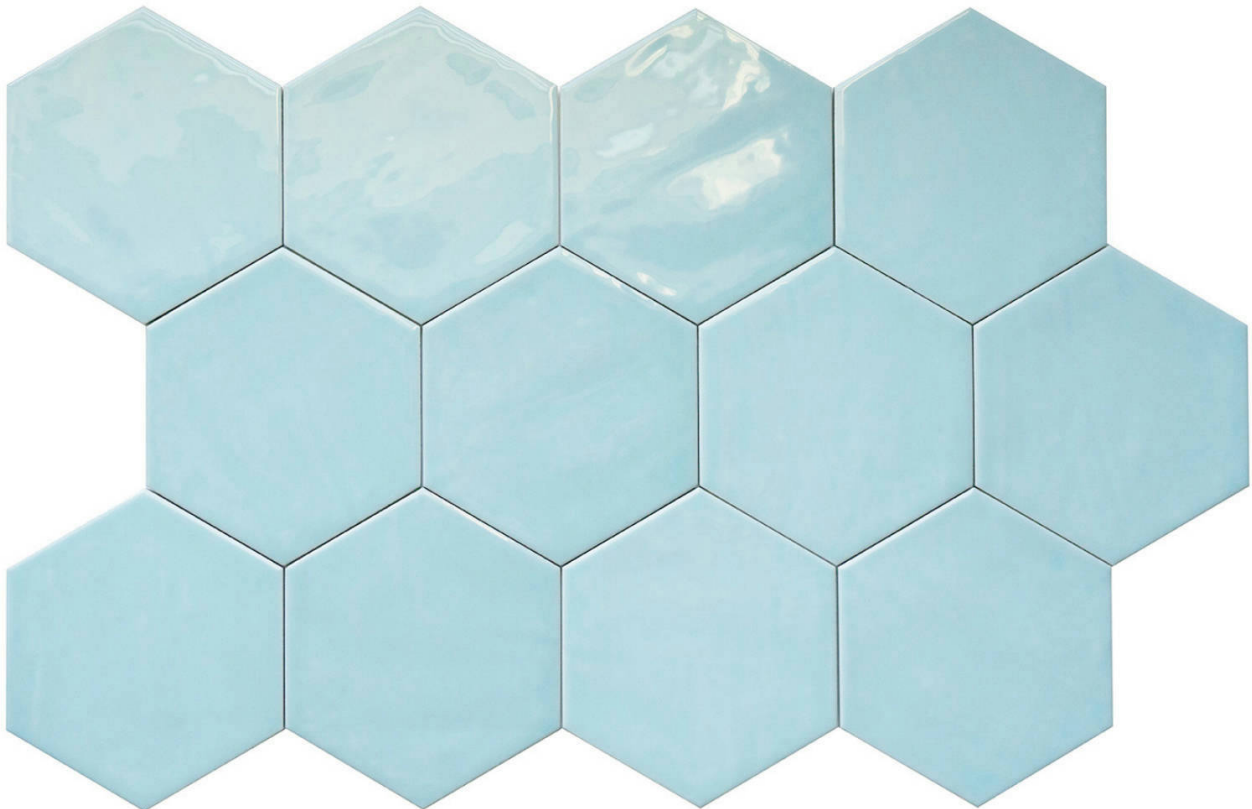

GRAMERCY

KITCHEN AND BATH

PRODUCT

RONDA 5.5X6.3" BLUE HEXAGON

Tile | 5.5"x6.3" | Porcelain

TECHNICAL DATA

CODE: QURN-BL-1
NAME: Ronda 5.5X6.3" Blue Hexagon
SERIES: Ronda
SIZE: 5.5"x6.3"
FINISH: Gloss
LOOK: Hand-crafted
FAMILY: Tile
FROST RESISTANCE: Yes
PEI: 3
SHADE VARIATION: V1
STYLE: Traditional
SUITABLE FOR: Backsplash|Indoor|Outdoor|Pool|Shower
TYPOLOGY: Porcelain
TYPE OF PIECE: Field Tile
USE: Floor and Wall