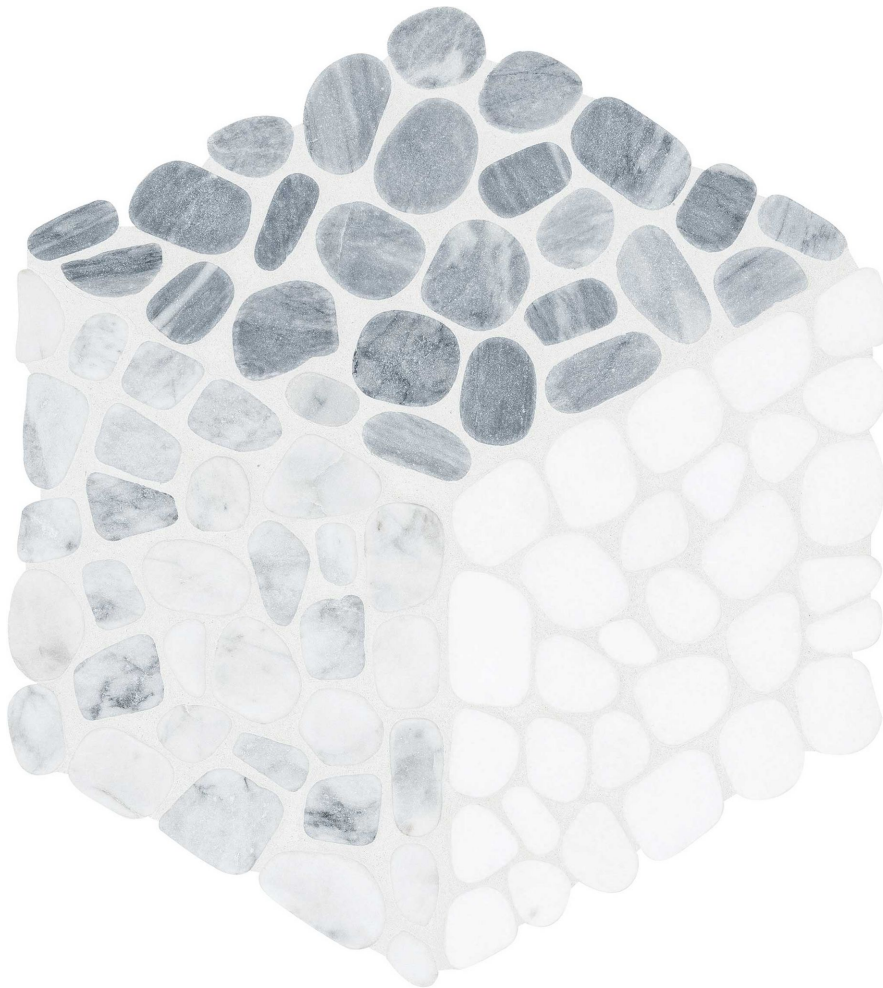

GRAMERCY

KITCHEN AND BATH

PRODUCT

CABANA RIVER NODE PEBBLE

Stone | 10.2"×11.8" | Marble

TECHNICAL DATA

CODE: AS5001-04480

NAME: Cabana River Node Pebble

SERIES: Cabana

SIZE: 10.2"×11.8"

FINISH: Tumbled

FAMILY: Stone

SUITABLE FOR: Indoor|Shower

TPOLOGY: Marble

TYPE OF PIECE: Mosaic

USE: Floor and Wall