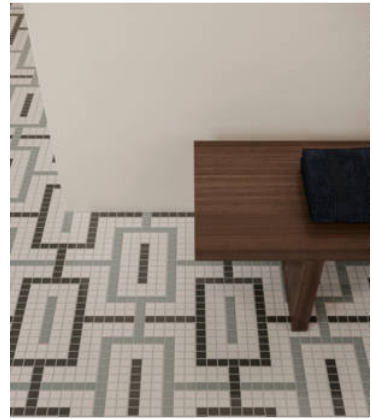

GRAMERCY

KITCHEN AND BATH

PRODUCT

DAWN BLEND MATTE CHAIN PATTERN MOSAIC

Tile | 11.42"x11.42" | Porcelain

ROOM SCENES

TECHNICAL DATA

CODE: QUTR-DA-M19M
NAME: Dawn Blend Matte Chain Pattern Mosaic
SERIES: Traditions
SIZE: 11.42"x11.42"
FINISH: Matt
LOOK: Mono-Color
FAMILY: Tile
FROST RESISTANCE: Yes
MOSAIC CHIP SIZE: Mesh-Mounted
STYLE: Classic
SUITABLE FOR: Backsplash,Indoor
TYPOLOGY: Porcelain
TYPE OF PIECE: Mosaic
USE: Floor and Wall