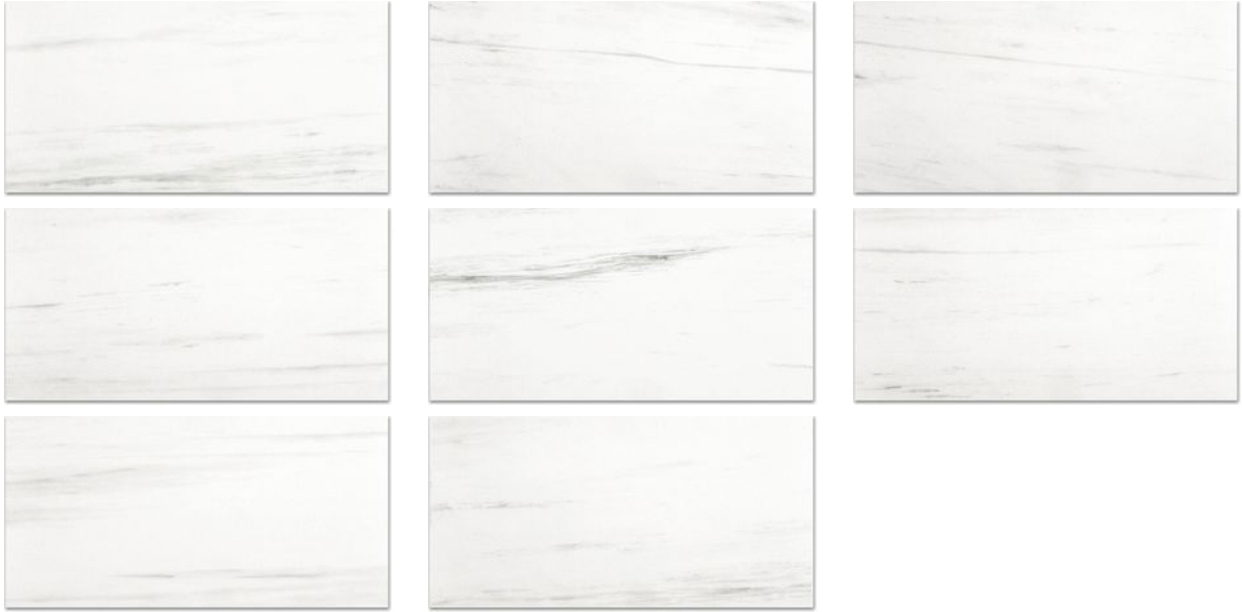

GRAMERCY

KITCHEN AND BATH

PRODUCT

POLISHED DEVOTION 12X24

Tile | 12"x24" | Porcelain

GRAPHIC VARIETY

TECHNICAL DATA

CODE: QUAD-DE-2PN
NAME: Polished Devotion 12X24
SERIES: Ardor
SIZE: 12"x24"
FINISH: Polished
LOOK: Marble Look
EDGE: Rectified
FAMILY: Tile
FROST RESISTANCE: Yes
STYLE: Contemporary
SUITABLE FOR: Indoor
TYPOLOGY: Porcelain
TYPE OF PIECE: Field Tile
USE: Floor and Wall