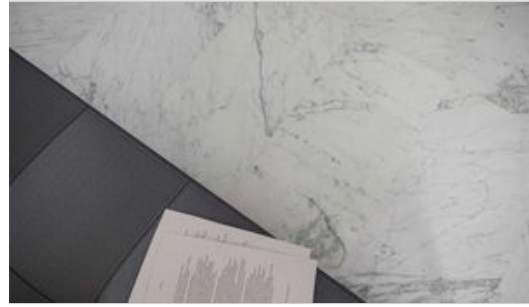

GRAMERCY

KITCHEN AND BATH

PRODUCT

VIRTUE BIANCO 18X36

Stone | 18"x36" | Marble

ROOM SCENES

TECHNICAL DATA

CODE: AS5000-03550
NAME: Virtue Bianco 18x36
SERIES: Virtue Bianco
SIZE: 18"x36"
FINISH: Honed
EDGE: Straight Edge
FAMILY: Stone
SUITABLE FOR: Indoor|Shower
TYPOLOGY: Marble
TYPE OF PIECE: Field Tile
USE: Floor and Wall