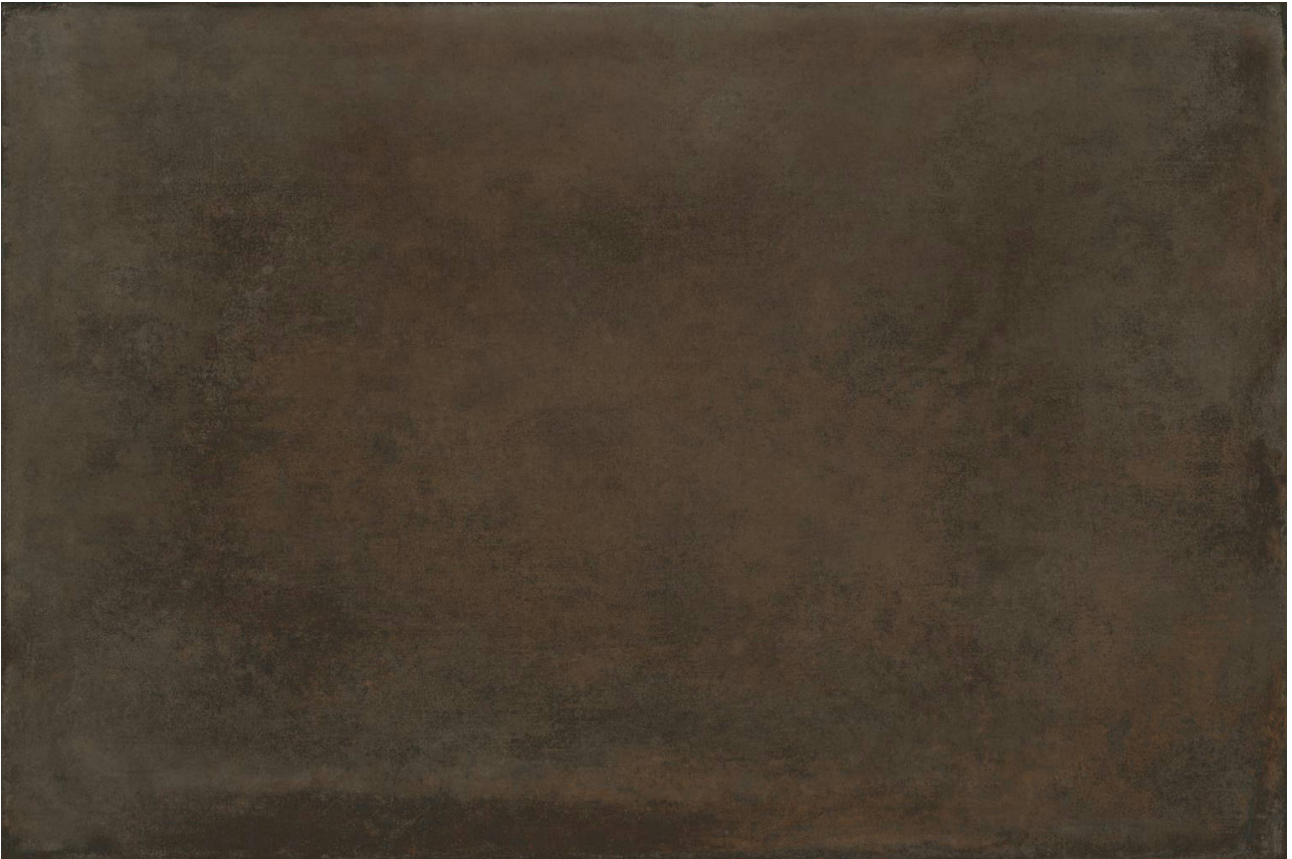

# GRAMERCY

KITCHEN AND BATH

---

**PRODUCT**  
**CITADEL CHOCOLATE 16X24**

---

Tile | 16"x24" | Glazed Porcelain

**GRAPHIC VARIETY**

**ROOM SCENES**

**TECHNICAL DATA**

CODE: QU CR-CI-4  
NAME: Citadel Chocolate 16x24  
SERIES: Charleston  
SIZE: 16"x24"  
FINISH: Matt  
LOOK: Terracotta  
BREAKING STRENGTH (APH): SAFE 1300 N  
CHEMICAL RESISTANCE (APH): Not Affected  
DCOF (APH): >0.89  
FAMILY: Tile  
FROST RESISTANCE: Yes  
PEI: 4  
SHADE VARIATION: V1  
STAIN RESISTANCE (APH): Not Affected  
STYLE: Contemporary  
SUITABLE FOR: Backsplash|Indoor|Shower  
TYPOLOGY: Glazed Porcelain  
THICKNESS (APH): 9.5  
TYPE OF PIECE: Field Tile  
USE: Floor and Wall