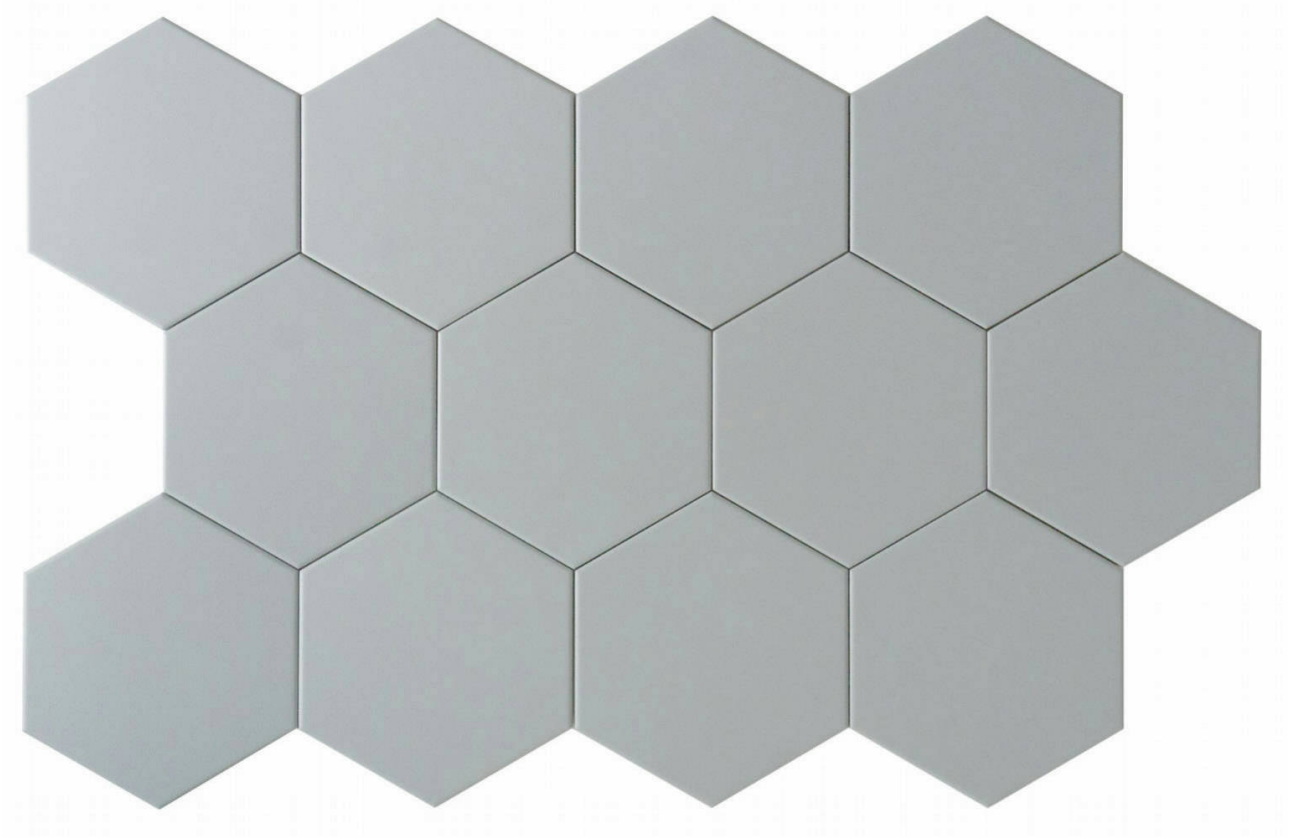

GRAMERCY

KITCHEN AND BATH

PRODUCT
VIDA 5.5X6.3" PEARL HEXAGON

Tile | 5.5"x6.3" | Porcelain

DETAILS

ROOM SCENES

TECHNICAL DATA

CODE: QUVI-PE-1
NAME: Vida 5.5X6.3" Pearl Hexagon
SERIES: Vida
SIZE: 5.5"x6.3"
FINISH: Matt
LOOK: Mono-Color
FAMILY: Tile
FROST RESISTANCE: Yes
PEI: 3
SHADE VARIATION: V1
STYLE: Contemporary
SUITABLE FOR: Indoor|Outdoor|Pool|Shower
TYPOLOGY: Porcelain
TYPE OF PIECE: Field Tile
USE: Floor and Wall