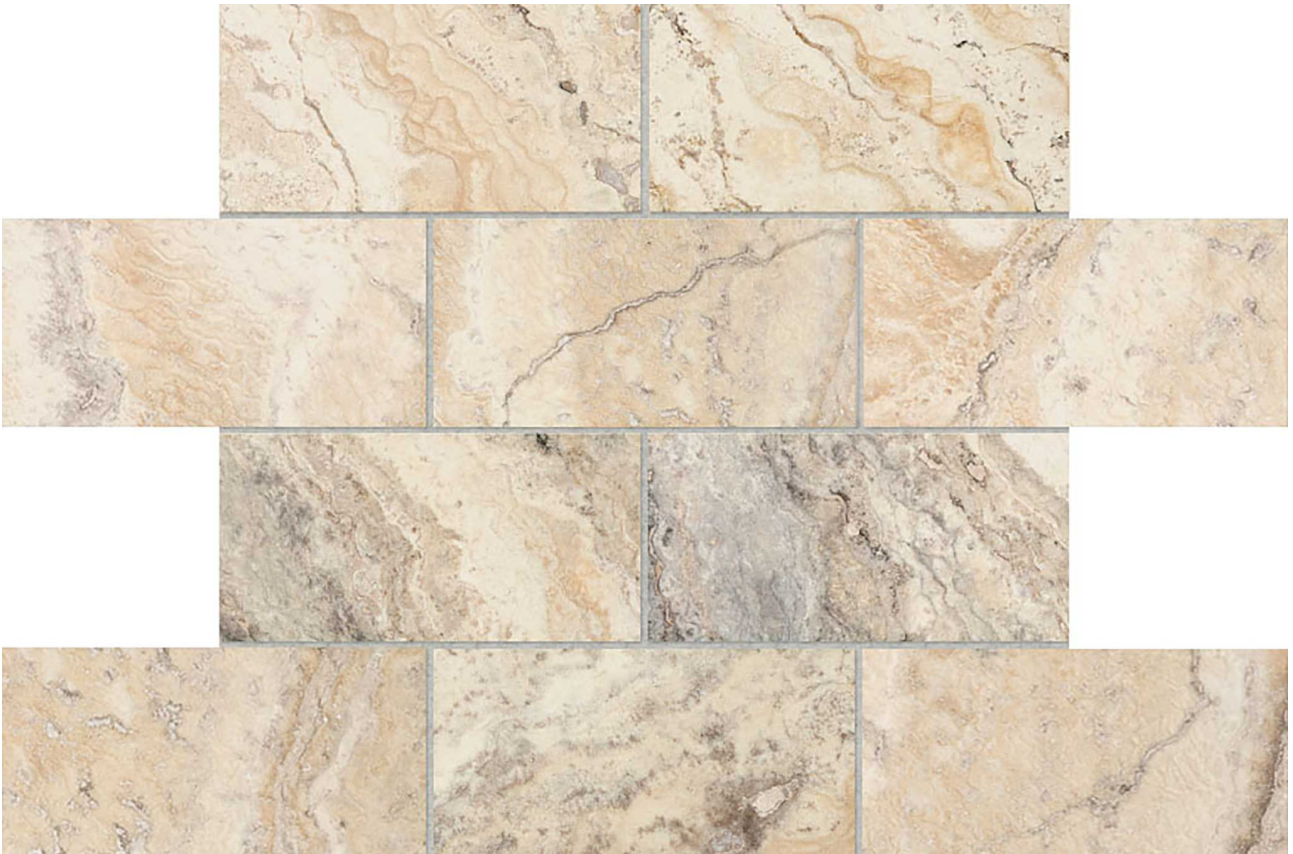

GRAMERCY

KITCHEN AND BATH

PRODUCT

PICASSO 3X6

Stone | 12"x12" | Travertine

TECHNICAL DATA

CODE: AS5000-01480

NAME: Picasso 3x6

SERIES: Picasso

SIZE: 12"x12"

FINISH: Filled & Honed

FAMILY: Stone

MOSAIC CHIP SIZE: 3"x6"

SUITABLE FOR: Indoor|Shower

TPOLOGY: Travertine

TYPE OF PIECE: Mosaic