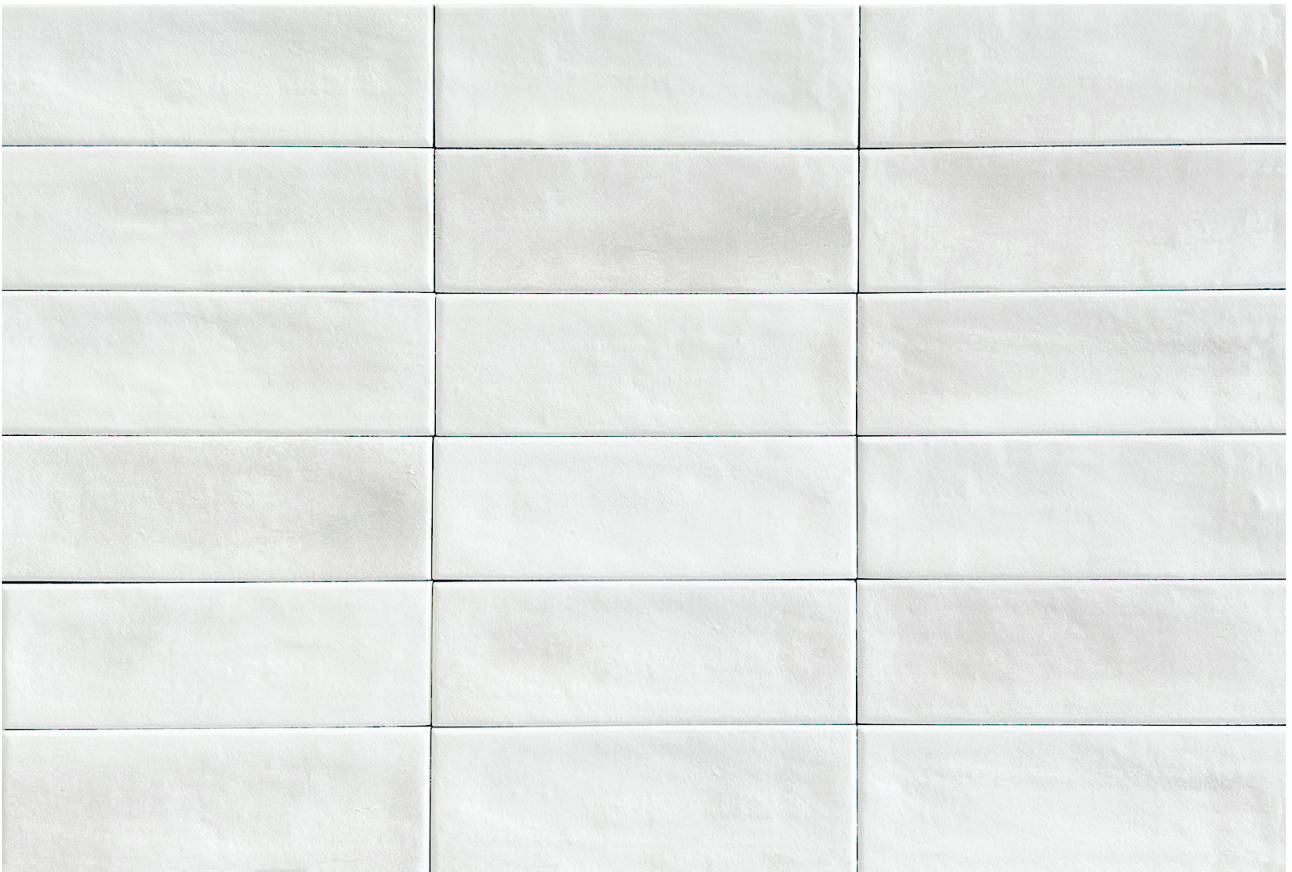

GRAMERCY

KITCHEN AND BATH

PRODUCT

ARUBA WHITE MATT 2X6

Tile | 2"x6" | Porcelain

GRAPHIC VARIETY

ROOM SCENES

TECHNICAL DATA

CODE: QUAU-WH-1M
NAME: Aruba White Matt 2x6
SERIES: Aruba
SIZE: 2"x6"
FINISH: Matt
LOOK: Subway Tile
FAMILY: Tile
FROST RESISTANCE: Yes
PEI: 4
STYLE: Contemporary
SUITABLE FOR: Indoor, Outdoor, Pool, Backsplash, Shower
TYPOLOGY: Porcelain
TYPE OF PIECE: Field Tile
USE: Floor and Wall