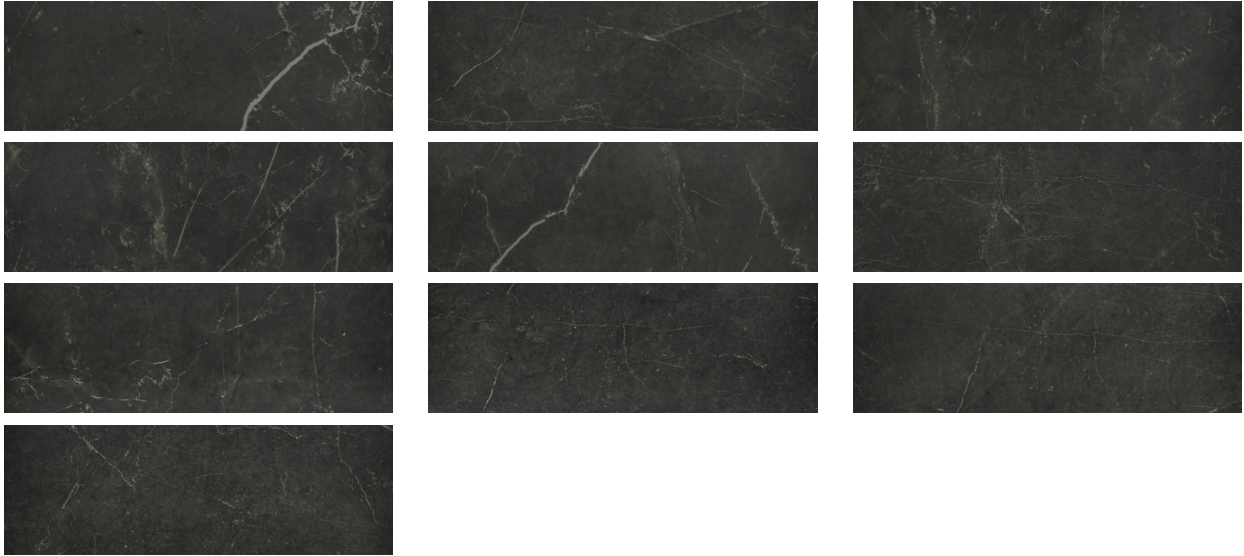

### TIVOLI NERO POLISHED 4X12

---

Tile | 4"x12" | Glazed Porcelain

**GRAPHIC VARIETY**

**TECHNICAL DATA**

CODE: QULX-TI-1PN  
NAME: Tivoli Nero Polished 4X12  
SERIES: Luxury  
SIZE: 4"x12"  
FINISH: Polished  
LOOK: Marble Look  
EDGE: Rectified  
FAMILY: Tile  
FROST RESISTANCE: Yes  
PEI: 4  
STYLE: Contemporary  
SUITABLE FOR: Backsplash|Indoor|Shower  
TYPOLOGY: Glazed Porcelain  
TYPE OF PIECE: Field Tile  
USE: Floor and Wall