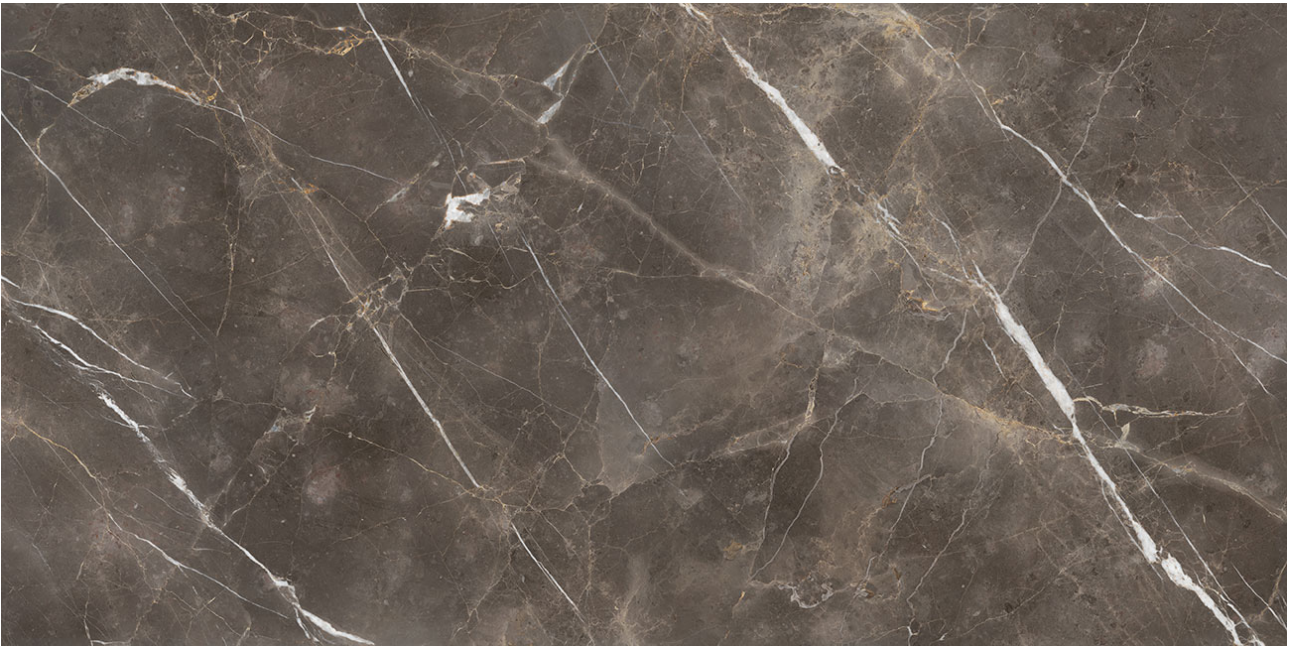

GRAMERCY

KITCHEN AND BATH

PRODUCT
ROYAL STONEWORKS 63X126 REGAL BROWN MARBLE
POLISHED

Tile | 63"x126" | Sintered Slab

TECHNICAL DATA

CODE: QUSW-RM-1P
NAME: Royal Stoneworks 63X126 Regal Brown Marble Polished
SERIES: Royal Stoneworks
SIZE: 63"x126"
FINISH: Polished
LOOK: Stone Look
EDGE: Rectified
FAMILY: Tile
FROST RESISTANCE: Yes
SHADE VARIATION: V3
STYLE: Contemporary
SUITABLE FOR: Indoor|Shower
TYPOLOGY: Sintered Slab
TYPE OF PIECE: Field Tile
USE: Floor and Wall