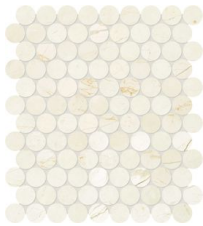

alluring expression of muted luxury.

**PRODUCTS**

**Avorio Crema 12x24**  
12"x24" | Marble

**Avorio Crema 24x24**  
24"x24" | Marble

**Avorio Crema 24 Picket**  
12"x20" | Marble

**Avorio Crema 1.25 Penny Round Mosaic**  
10"x14" | Marble

**Avorio Crema 2x6 Picket Mosaic**  
10.5"x12" | Marble

**Avorio Crema 6 Hexagon Mosaic**  
10.5"x12" | Marble

**Avorio Crema .5x12 Deco-Bar**  
0.5"x12" | Marble

**Avorio Crema 3x12**  
3"x12" | Marble

**Avorio Crema 2 Hexagon Mosaic**  
12"x12" | Marble

**Avorio Crema 1.25x4 Herringbone Mosaic**  
11.25"x11.375" | Marble

**Avorio Crema 1.25x4 Herringbone Mosaic**  
11.25"x11.375" | Marble

**ROOM SCENES**

Size	Product type	BOX			PALLET		
		pcs	sqft	lb	boxes	sqft	lb
12"x24"	Field Tile	4	7.97	56.084		382.56	
24"x24"	Field Tile	2	7.97	52.492		286.92	
12"x20"	Field Tile	4	6.46	40.124		310.08	
10"x14"	Mosaic	5	4.95	24.435		49.5	
10.5"x12"	Mosaic	5	4.41	22.31		44.1	
0.5"x12"	Trim	50		17.4			
3"x12"	Field Tile	30	7.43	48.42		334.35	
12"x12"	Mosaic	5	4.95	27.2		49.5	
11.25"x11.375"	Mosaic	5	4.41	22.82		44.1	