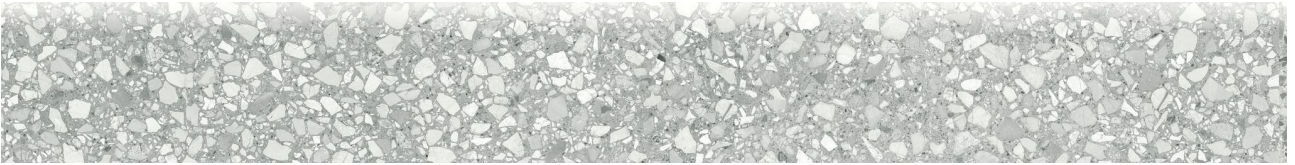

GRAMERCY

KITCHEN AND BATH

PRODUCT

STATION 3X24 ASH BULLNOSE

Tile | 3"x24" | Color Body Porcelain

TECHNICAL DATA

CODE: AC4502-02770

NAME: Station 3x24 Ash Bullnose

SERIES: Station

SIZE: 3"x24"

FINISH: Matte

LOOK: Terrazo

BREAKING STRENGTH (APH): $\geq 360 \geq 1600$

CHEMICAL RESISTANCE (APH): CLASS A

DCOF (APH): ≥ 0.50

FAMILY: Tile

FROST RESISTANCE: Yes

PEI: 4

SHADE VARIATION: V3

SUITABLE FOR: Indoor| Outdoor

TPOLOGY: Color Body Porcelain

THICKNESS (APH): 8.4mm

TYPE OF PIECE: Trim

USE: Floor and Wall