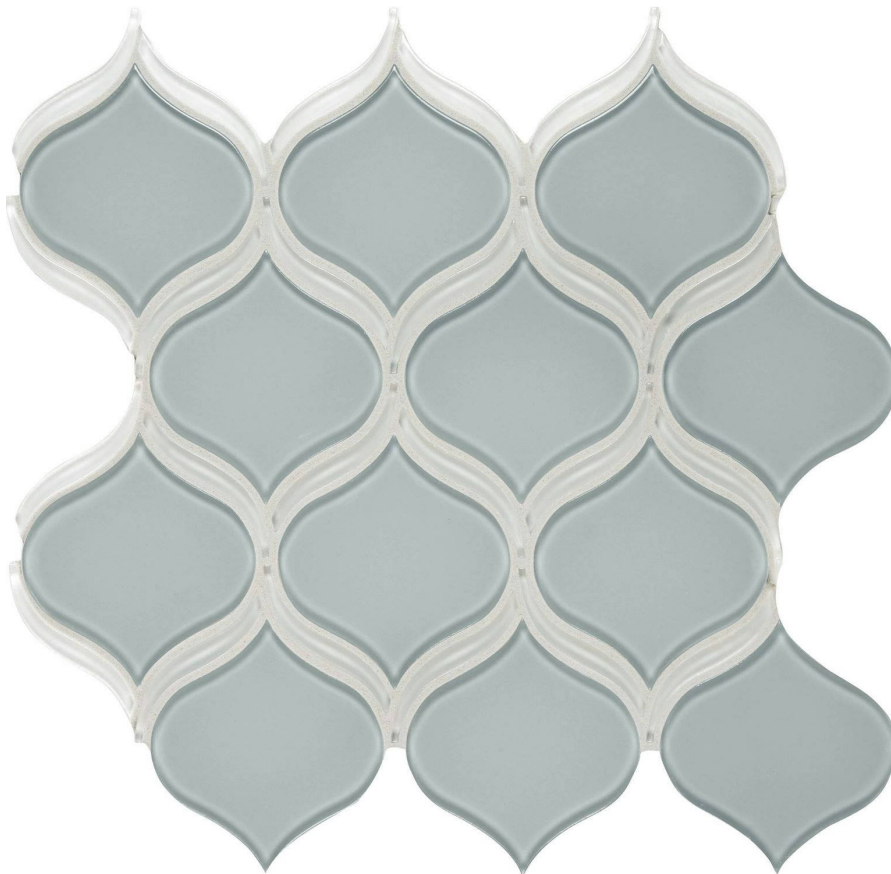

### CLOUD ARABESQUE MOSAIC

---

Mosaic and Decorative Tile | 11"x12" |

**TECHNICAL DATA**

CODE: AC35-140  
NAME: Cloud Arabesque Mosaic  
SERIES: Bliss Element  
SIZE: 11"x12"  
FINISH: Gloss  
LOOK: Glass  
FAMILY: Mosaic and Decorative Tile  
MOSAIC CHIP SIZE: Mesh-Mounted  
STYLE: Classic  
SUITABLE FOR: Indoor|Outdoor  
TYPE OF PIECE: Mosaic  
USE: Wall only