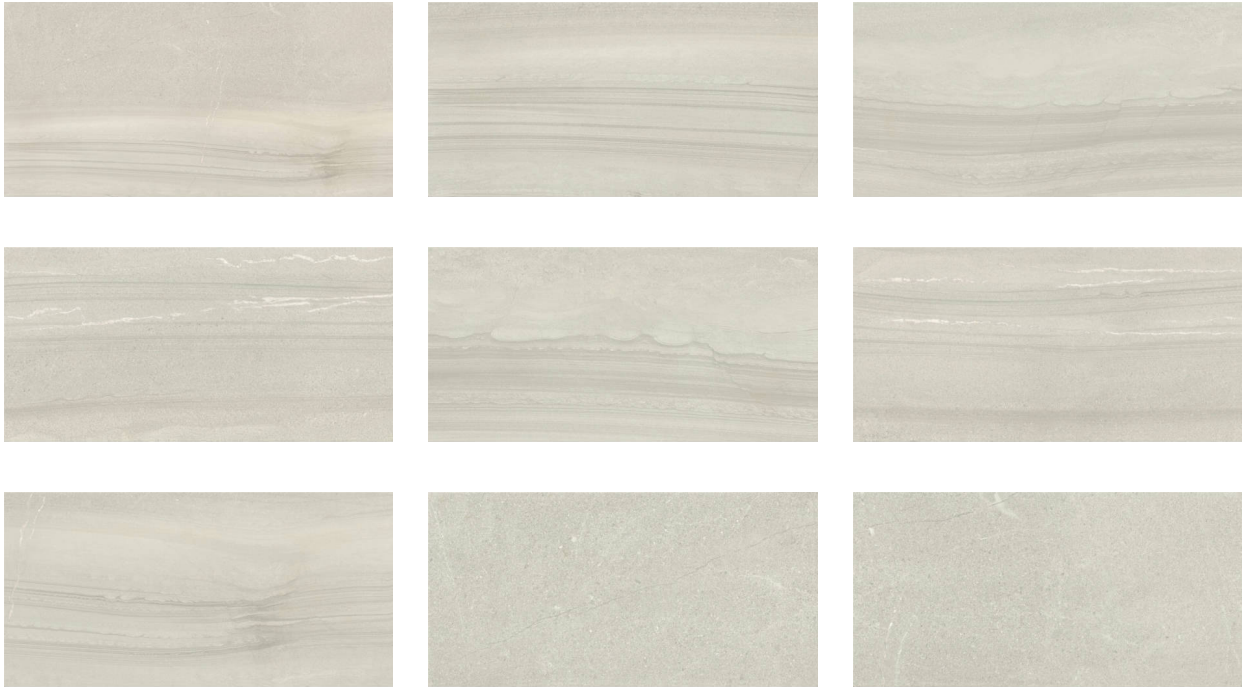

GRAMERCY

KITCHEN AND BATH

PRODUCT
24X48 COUNTRY TAUPE

Tile | 24"x48" | Porcelain

GRAPHIC VARIETY

TECHNICAL DATA

CODE: QURH-CO-2
NAME: 24x48 Country Taupe
SERIES: Rhythm
SIZE: 24"x48"
FINISH: Matt
LOOK: Marble Look
FAMILY: Tile
FROST RESISTANCE: Yes
PEI: 4
STYLE: Contemporary
SUITABLE FOR: Indoor, Shower
TYPOLOGY: Porcelain
TYPE OF PIECE: Field Tile
USE: Floor and Wall