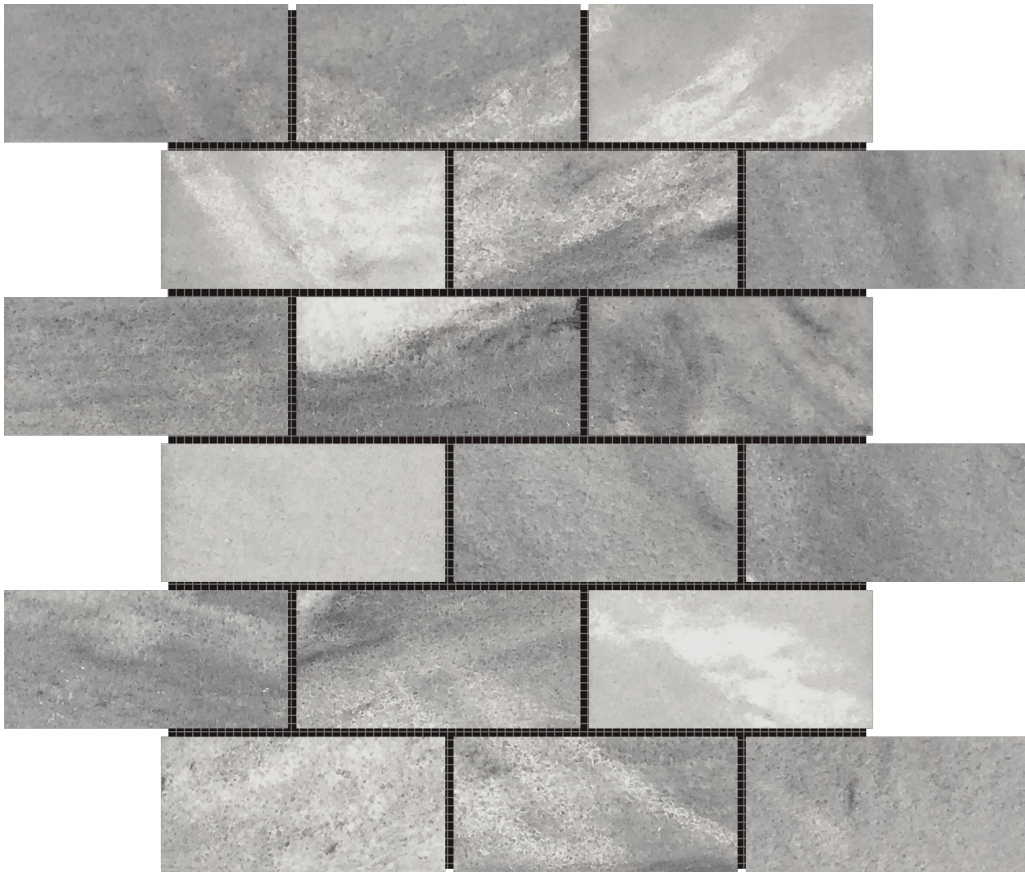

GRAMERCY

KITCHEN AND BATH

PRODUCT

2\"X4\" BRICK ICE GREY MOSAIC

Mosaic and Decorative Tile | 11.8\"x11.8\" | Marble

ROOM SCENES

TECHNICAL DATA

CODE: RVCHAWM117
NAME: 2"x4" Brick Ice Grey Mosaic
SERIES: Chelsea Collection
SIZE: 11.8"x11.8"
LOOK: Multi-Look Mosaics
FAMILY: Mosaic and Decorative Tile
SUITABLE FOR: Backsplash,Indoor,Outdoor,Shower,Pool
TYPOLOGY: Marble
TYPE OF PIECE: Mosaic
USE: Floor and Wall