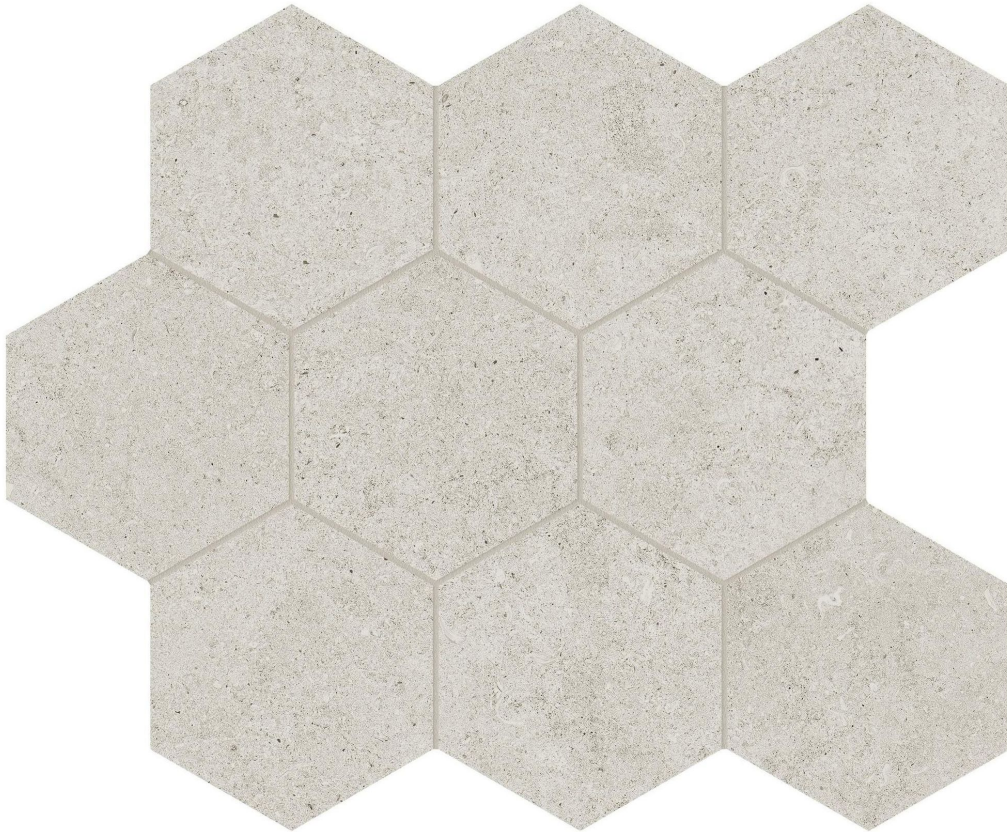

### LITHOFORM 4\ " HEX CROSSCUT COAST

---

Tile | 10.5"x12" | Porcelain

**TECHNICAL DATA**

CODE: AC8510-00320

NAME: Lithoform 4" Hex Crosscut Coast

SERIES: Lithoform

SIZE: 10.5"x12"

FINISH: Organic Matte

LOOK: Stone Look

EDGE: Rectified

FAMILY: Tile

STYLE: Contemporary

SUITABLE FOR: Indoor| Outdoor

TYPOLOGY: Porcelain

TYPE OF PIECE: Mosaic