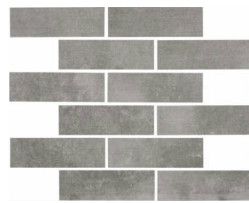

Lexington Greige 12X24
12"x24" | Porcelain

Park Ave Graphite 12X24
12"x24" | Porcelain

Broadway Silver 2X6 Mosaic
12"x15" | Porcelain

Greenwich Chalk 2X6 Mosaic
12"x15" | Porcelain

Lexington Greige 2X6 Mosaic
12"x15" | Porcelain

Park Ave Graphite 2X6 Mosaic
12"x15" | Porcelain

Broadway Silver 3X12 Bullnose
3"x12" | Porcelain

Greenwich Chalk 3X12 Bullnose
3"x12" | Porcelain

Lexington Greige 3X12 Bullnose
3"x12" | Porcelain

Park Ave Graphite 3X12 Bullnose
3"x12" | Porcelain