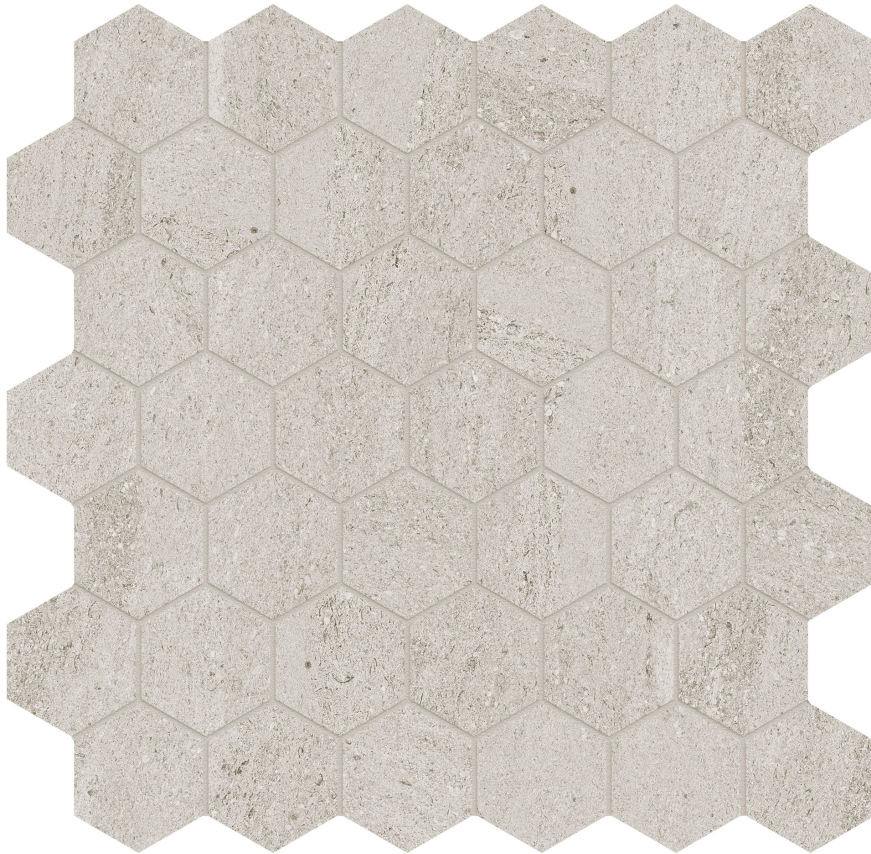

GRAMERCY

KITCHEN AND BATH

PRODUCT

LITHOFORM 2\'' HEX VEINCUT COAST

Tile | 12"x12" | Porcelain

TECHNICAL DATA

CODE: AC8510-00360

NAME: Lithoform 2" Hex Veincut Coast

SERIES: Lithoform

SIZE: 12"x12"

FINISH: Organic Matte

LOOK: Stone Look

EDGE: Rectified

FAMILY: Tile

STYLE: Contemporary

SUITABLE FOR: Indoor| Outdoor

TPOLOGY: Porcelain

TYPE OF PIECE: Mosaic

USE: Floor and Wall

NOTES: This product is special order and cannot be cancelled, returned, or refunded.

PACKING

Size	Product type	BOX			PALLET		
		pcs	sqft	lb	boxes	sqft	lb
12"x12"	Mosaic	10	9.69		45		