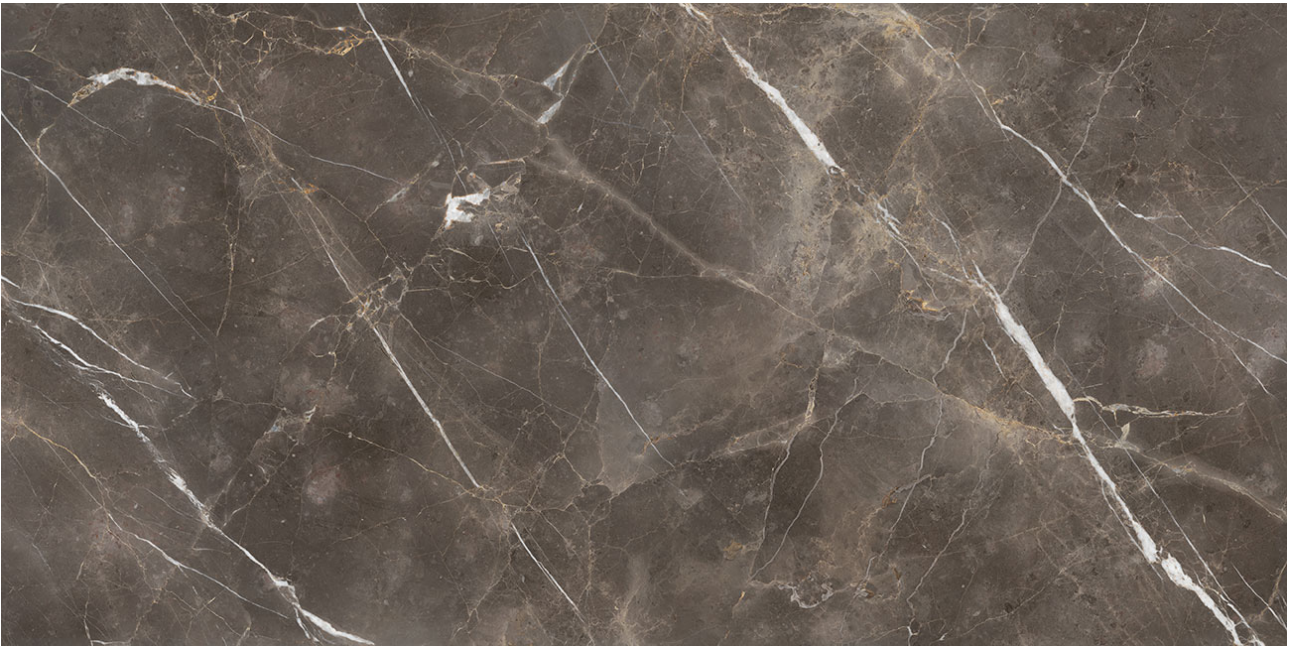

GRAMERCY

KITCHEN AND BATH

PRODUCT
ROYAL STONEWORKS 63X126 REGAL BROWN MARBLE
HONED

Tile | 63"x126" | Sintered Slab

TECHNICAL DATA

CODE: QUSW-RM-1H

NAME: Royal Stoneworks 63X126 Regal Brown Marble Honed

SERIES: Royal Stoneworks

SIZE: 63"x126"

FINISH: Honed

LOOK: Stone Look

EDGE: Rectified

FAMILY: Tile

FROST RESISTANCE: Yes

SHADE VARIATION: V3

STYLE: Contemporary

SUITABLE FOR: Indoor|Shower

TPOLOGY: Sintered Slab

TYPE OF PIECE: Field Tile

USE: Floor and Wall

NOTES: This product is special order and cannot be cancelled, returned, or refunded.

PACKING

Size	Product type	BOX			PALLET		
		pcs	sqft	lb	boxes	sqft	lb
63"x126"	Field Tile	1	55.11		1		